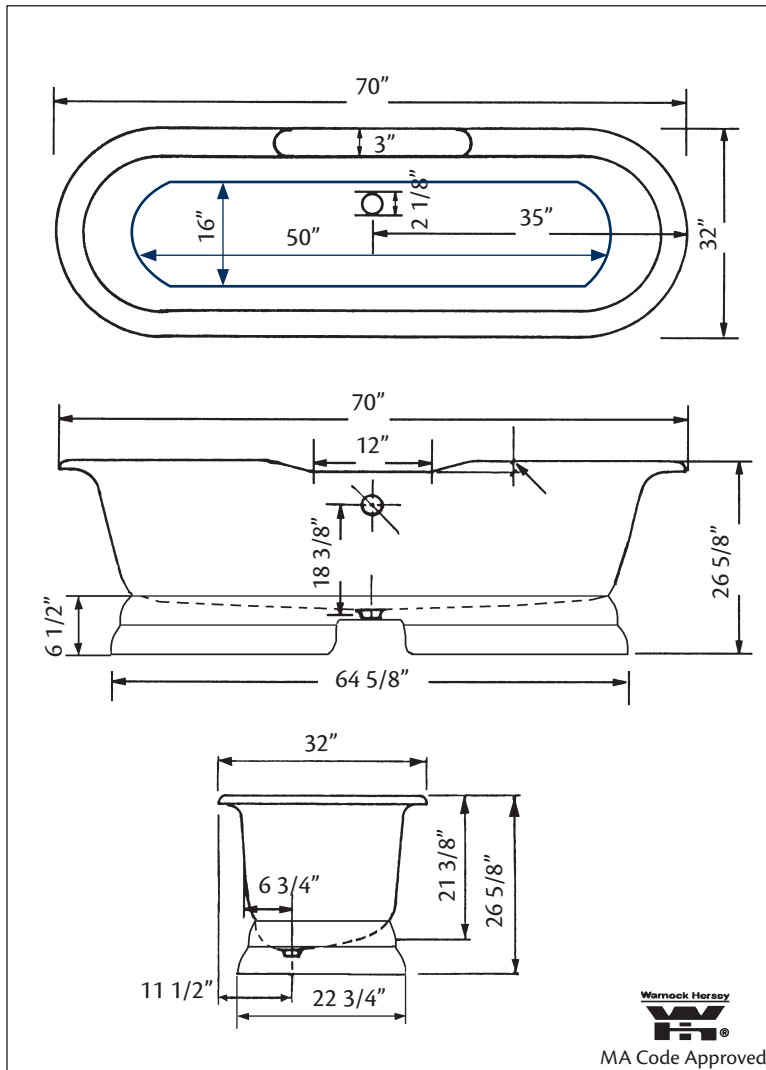

## 2164 CARLTON Bath with Pedestal Base and flat area on rim

*Cheviot Products' cast iron bathtubs are handmade in Europe with the finest materials. Fired with a thick coating of AA grade titanium-based enamel for unparalleled hardness and non-porosity, the extremely durable surface is easy to clean and resistant to stains, bacteria, and other microbes. Cast iron also keeps your bath warm for the longest possible time.*

**70" x 32" Wide x 26" Tall**

395 lbs, 63 gallons

**Colours:** White, Custom Colour Exterior

### Related Products:

**5127 Tub Filler  
With Hand Shower**

**5106 Tub Filler  
With Hand Shower**

**3411 Water Supply  
Lines**

**2222 Waste &  
Overflow**

**Note:** Rough-in dimensions may vary +/- 1/2" and are subject to change. No responsibility is assumed by Cheviot Products Inc. One Year Limited Warranty against manufacturer's defects.