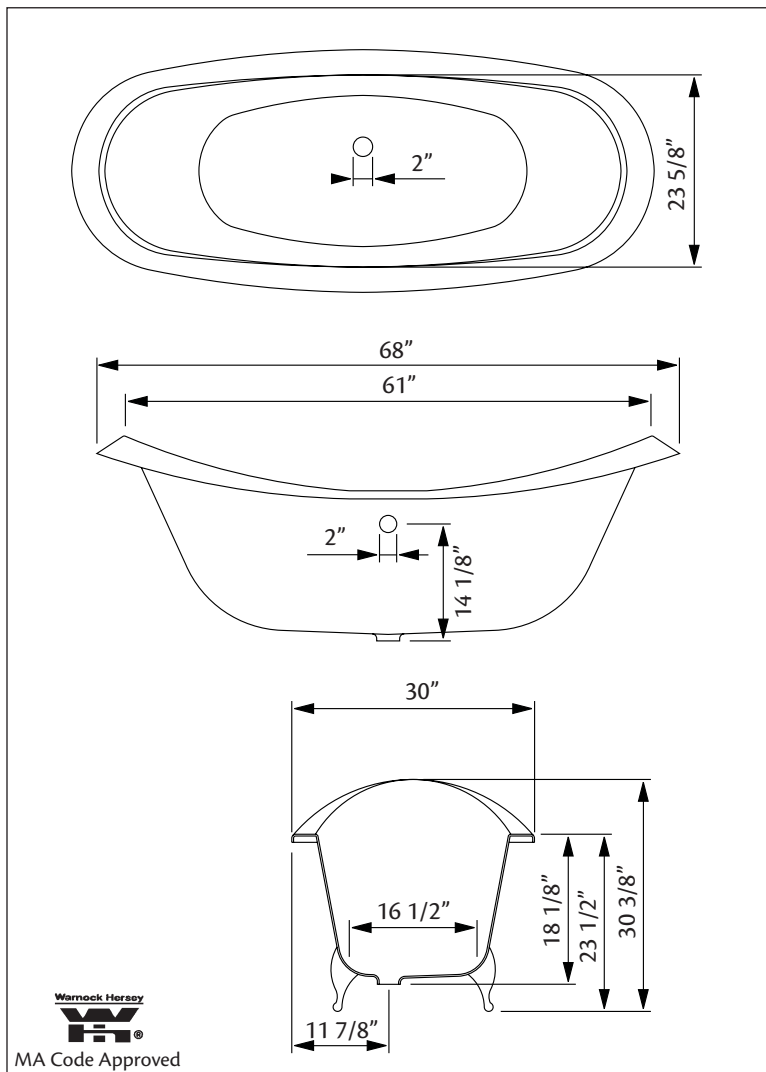

2167 REGENCY Footed Bath with lion feet

Cheviot Products' cast iron bathtubs are handmade in Europe with the finest materials. Fired with a thick coating of AA grade titanium-based enamel for unparalleled hardness and non-porosity, the extremely durable surface is easy to clean and resistant to stains, bacteria, and other microbes. Cast iron also keeps your bath warm for the longest possible time.

Model 2114 Shown

68" x 31" Wide x 30 1/4" Tall, 330 lbs, 49 gallons
Colours: White or Biscuit Interior with Matching or Custom Colour Exterior

Feet: Brass Plated, Brushed Nickel, Chrome Plated, Polished Nickel, White Coated, Antique Bronze

Related Products:

5115LEV Tub Filler With Hand Shower

3970 Heavy Duty Water Supply Lines

5127 Tub Filler With Hand Shower

3411 Water Supply Lines

Note: Rough-in dimensions may vary +/- 1/2" and are subject to change. No responsibility is assumed by Cheviot Products Inc. One Year Limited Warranty against manufacturer's defects.