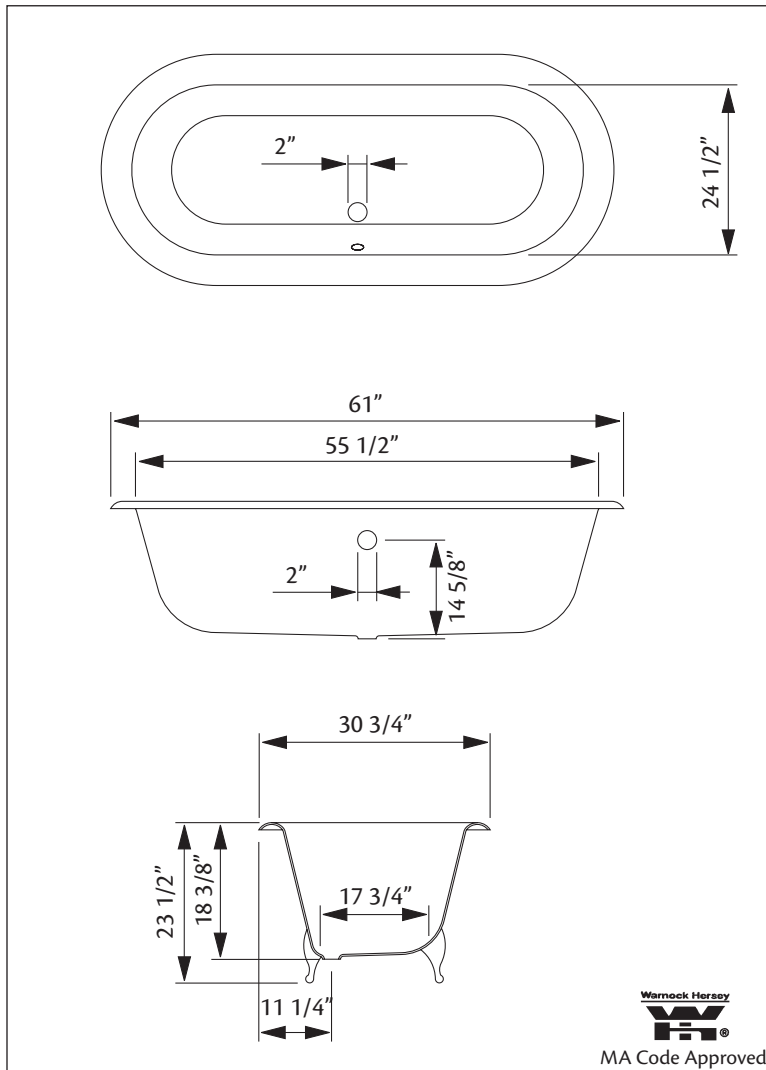

2168 REGAL Bath with Shaughnessy Feet and flat area on rim

Cheviot Products' cast iron bathtubs are handmade in Europe with the finest materials. Fired with a thick coating of AA grade titanium-based enamel for unparalleled hardness and non-porosity, the extremely durable surface is easy to clean and resistant to stains, bacteria, and other microbes. Cast iron also keeps your bath warm for the longest possible time.

Model 2170 Shown

61" x 31" Wide x 24" Tall, , 280 lbs, 45 gallons
Colours: White or Biscuit Interior with Matching or Custom Colour Exterior
Feet: Brass Plated, Brushed Nickel, Chrome Plated, Polished Nickel, White Coated, Antique Bronze
Related Products:

5127 Tub Filler With Hand Shower

5106 Tub Filler With Hand Shower

3411 Water Supply Lines

2222 Waste & Overflow

Note: Rough-in dimensions may vary +/- 1/2" and are subject to change. No responsibility is assumed by Cheviot Products Inc. One Year Limited Warranty against manufacturer's defects.