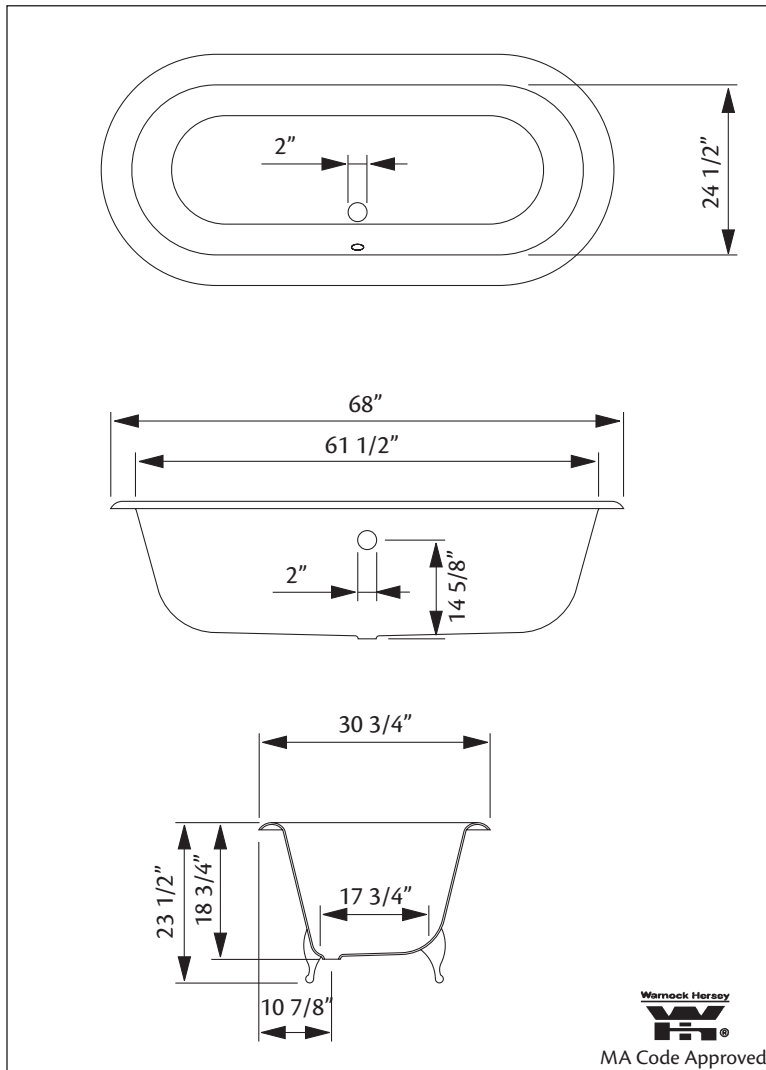

2170 REGAL Bath with Shaughnessy Feet and flat area on rim

Cheviot Products' cast iron bathtubs are handmade in Europe with the finest materials. Fired with a thick coating of AA grade titanium-based enamel for unparalleled hardness and non-porosity, the extremely durable surface is easy to clean and resistant to stains, bacteria, and other microbes. Cast iron also keeps your bath warm for the longest possible time.

68" x 31" Wide x 24" Tall, 305 lbs, 50 gallons

Colours: White or Biscuit Interior with Matching or Custom Colour Exterior

Feet: Brass Plated, Brushed Nickel, Chrome Plated, Polished Nickel, White Coated, Antique Bronze

Related Products:

**5127 Tub Filler
 With Hand Shower**

**5106 Tub Filler
 With Hand Shower**

**3411 Water Supply
 Lines**

**2222 Waste &
 Overflow**

Note: Rough-in dimensions may vary +/- 1/2" and are subject to change. No responsibility is assumed by Cheviot Products Inc. One Year Limited Warranty against manufacturer's defects.