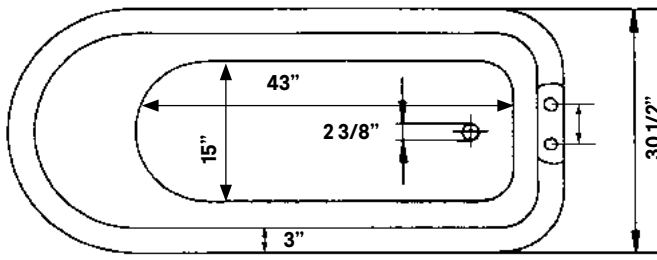

#2116 Shown

Traditional Cast Iron Bath With Pedestal Base

#2178 | 68"L x 30"W x 24"H
380 lbs, 59.5 gallons

Cheviot Products' cast iron bathtubs are hand-made in Europe with the finest materials. Fired with a thick coating of AA grade titanium-based enamel for unparalleled hardness and non-porosity, the extremely durable surface is easy to clean and resistant to stains, bacteria and other microbes. Cast iron also keeps your bath warm for the longest possible time.

Rim Configuration
Flat Area on Rim

Colours
White, Custom Colour Exterior

Note
Rough-in dimensions may vary +/- 1/2" and are subject to change. No responsibility is assumed by Cheviot Products Inc. One Year Limited Warranty against manufacturer's defects.

*8" C.C. waste/overflow to drain

Top center of overflow to floor 20 1/2"

Related Products

#5127 Tub Filler
with Hand Shower

#5106 Tub Filler
with Hand Shower

#3411 Water
Supply Lines

#2222 Waste &
Overflow