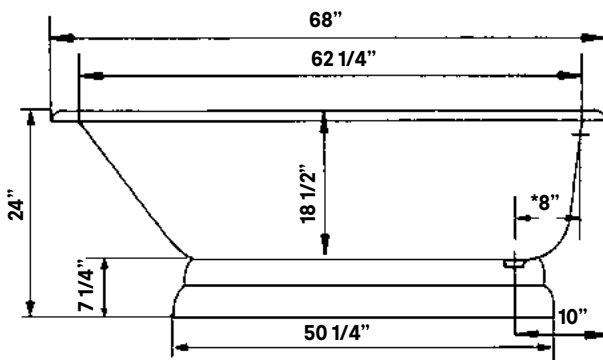

#2116 Shown

Traditional Cast Iron Bath With Pedestal Base

#2178 | 68"L x 30"W x 24"H
380 lbs, 59.5 gallons

Cheviot Products' cast iron bathtubs are hand-made in Europe with the finest materials. Fired with a thick coating of AA grade titanium-based enamel for unparalleled hardness and non-porosity, the extremely durable surface is easy to clean and resistant to stains, bacteria and other microbes. Cast iron also keeps your bath warm for the longest possible time.

Rim Configuration
Flat Area on Rim

Colours
White, Custom Colour Exterior

Note
Rough-in dimensions may vary +/- 1/2" and are subject to change. No responsibility is assumed by Cheviot Products Inc. One Year Limited Warranty against manufacturer's defects.

*8" C.C. waste/overflow to drain

Top center of overflow to floor 20 1/2"

Related Products

#5127 Tub Filler
with Hand Shower

#5106 Tub Filler
with Hand Shower

#3411 Water
Supply Lines

#2222 Waste &
Overflow