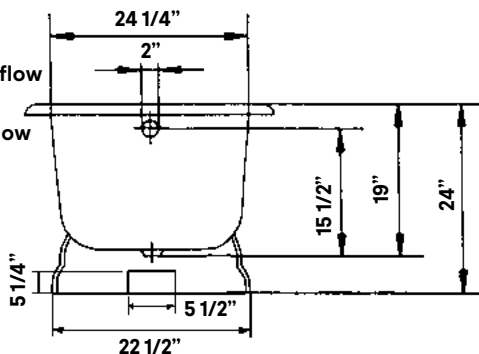

#2116 Shown

Traditional Cast Iron Bath With Pedestal Base

#2178 | 68"L x 30"W x 24"H
380 lbs, 59.5 gallons

Cheviot Products' cast iron bathtubs are hand-made in Europe with the finest materials. Fired with a thick coating of AA grade titanium-based enamel for unparalleled hardness and non-porosity, the extremely durable surface is easy to clean and resistant to stains, bacteria and other microbes. Cast iron also keeps your bath warm for the longest possible time.

Rim Configuration
Flat Area on Rim

Colours
White, Custom Colour Exterior

Note
Rough-in dimensions may vary +/- 1/2" and are subject to change. No responsibility is assumed by Cheviot Products Inc. One Year Limited Warranty against manufacturer's defects.

*8" C.C. waste/overflow to drain

Top center of overflow to floor 20 1/2"

Related Products

#5127 Tub Filler
with Hand Shower

#5106 Tub Filler
with Hand Shower

#3411 Water
Supply Lines

#2222 Waste &
Overflow