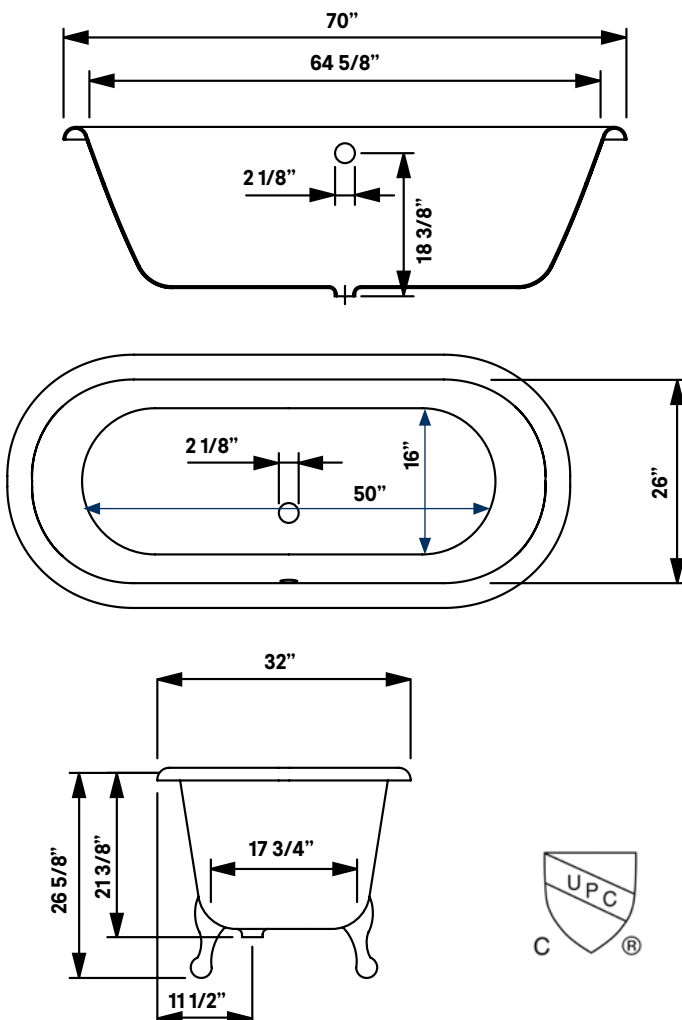

#2170 Shown

Regal Cast Iron Bath With Shaughnessy Feet

#2180 | 70"L x 32"W x 26"H
302 lbs, 63 gallons

Cheviot Products' cast iron bathtubs are hand-made in Europe with the finest materials. Fired with a thick coating of AA grade titanium-based enamel for unparalleled hardness and non-porosity, the extremely durable surface is easy to clean and resistant to stains, bacteria and other microbes. Cast iron also keeps your bath warm for the longest possible time.

Rim Configuration
Flat Area on Rim

Colours
White, Colour Exterior

Feet
Available in Brass, Chrome, Brushed Nickel, Polished Nickel, Antique Bronze and White

Note
Rough-in dimensions may vary +/- 1/2" and are subject to change. No responsibility is assumed by Cheviot Products Inc. One Year Limited Warranty against manufacturer's defects.

Related Products

#5127 Tub Filler
with Hand Shower

#5106 Tub Filler
with Hand Shower

#3411 Water
Supply Lines

#2222 Waste &
Overflow