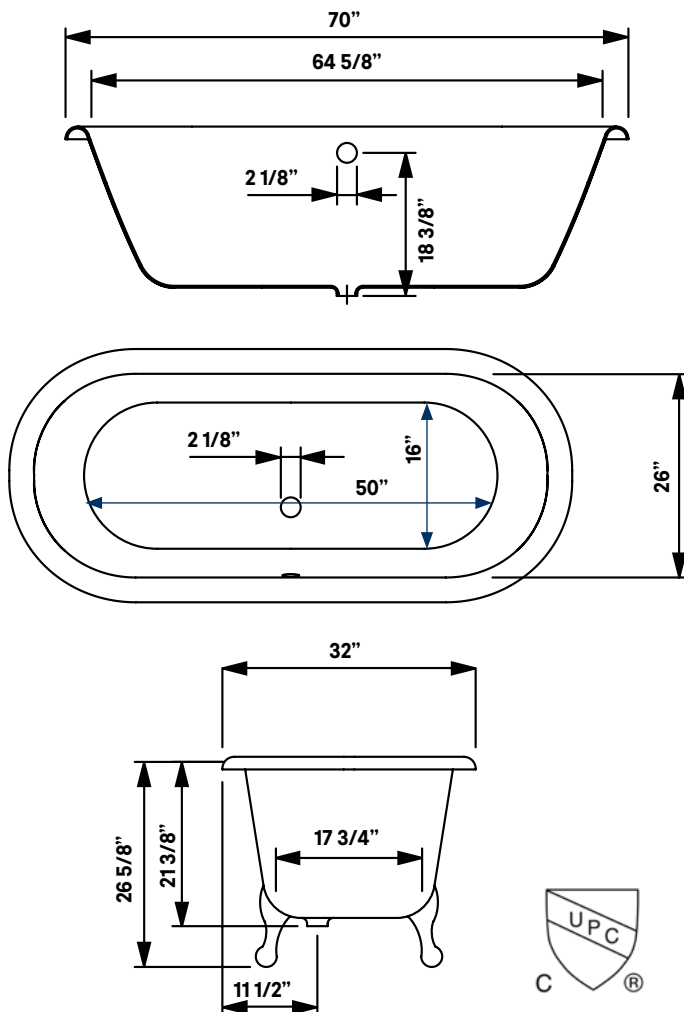

## Regal Cast Iron Bath With Shaughnessy Feet

**#2181 | 70"L x 32"W x 26"H**  
302 lbs, 63 gallons

Cheviot Products' cast iron bathtubs are hand-made in Europe with the finest materials. Fired with a thick coating of AA grade titanium-based enamel for unparalleled hardness and non-porosity, the extremely durable surface is easy to clean and resistant to stains, bacteria and other microbes. Cast iron also keeps your bath warm for the longest possible time.

**Rim Configuration**  
Continuous Rolled Rim

**Colours**  
White, Custom Colour Exterior

**Feet**  
Brass Plated, Brushed Nickel,  
Chrome Plated, Polished Nickel,  
White Coated, Antique Bronze

**Note**  
Rough-in dimensions may vary +/-  
1/2" and are subject to change.  
No responsibility is assumed by  
Cheviot Products Inc.  
One Year Limited  
Warranty against  
manufacturer's defects.