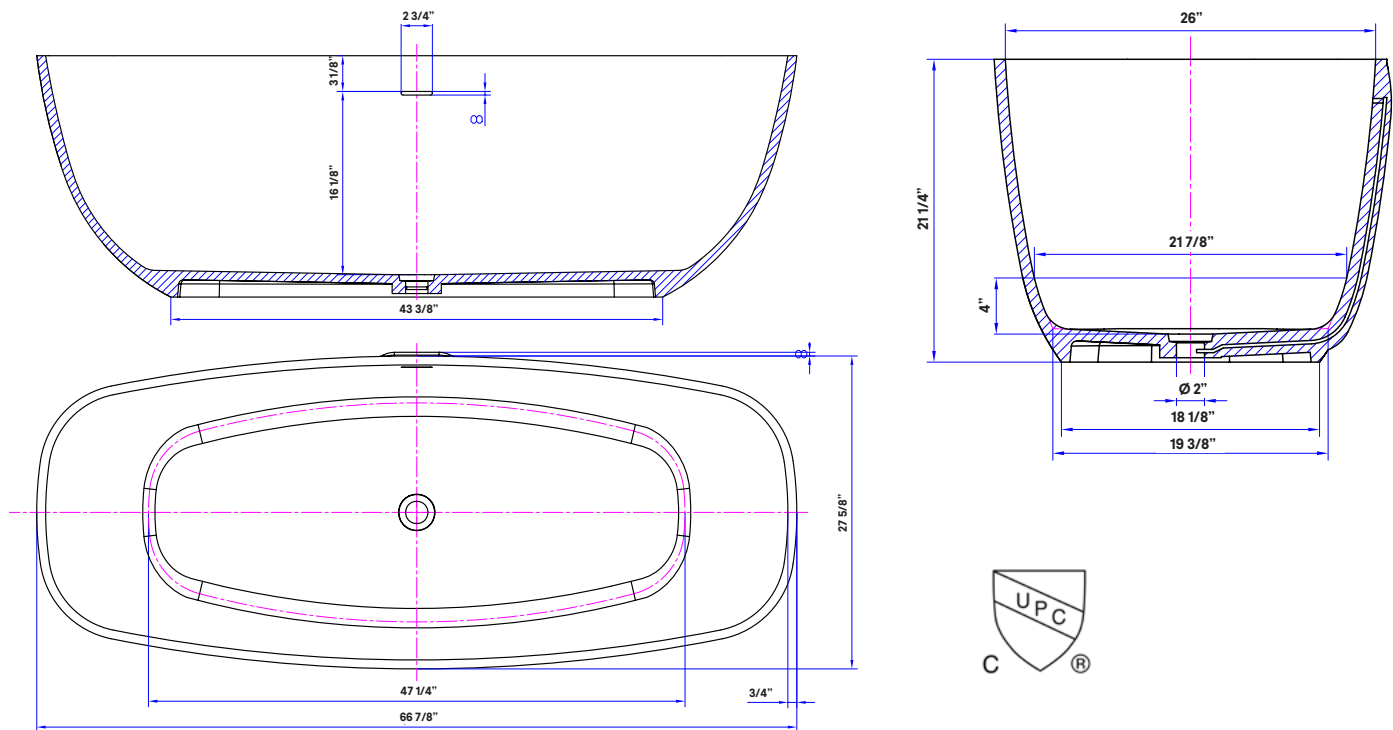

Giorgio Solid Surface Bathtub

#4111 | 67" L x 27 1/2" W x 21 1/4" H
280 lbs, 100 gallons

Cheviot Products' solid surface bathtubs are hand-formed, using the latest generation of composite resin materials. Warm to the touch and possessing superior insulation properties, these bathtubs are ideal for those who prefer a long, hot soak. Inherently harder and stronger than acrylic, solid surface bathtubs are also impervious to creaking and flexing. Polished by hand to a glossy sheen, the material is stain resistant and easy to clean and maintain.

Rim Configuration
Slimline

Colours
Gloss White

Feet
Brass Plated, Brushed Nickel,
Chrome Plated, Polished Nickel,
White Coated, Antique Bronze

Note
Rough-in dimensions may vary +/-
1/2" and are subject to change.
No responsibility is assumed by
Cheviot Products Inc.
One Year Limited
Warranty against
manufacturer's defects.