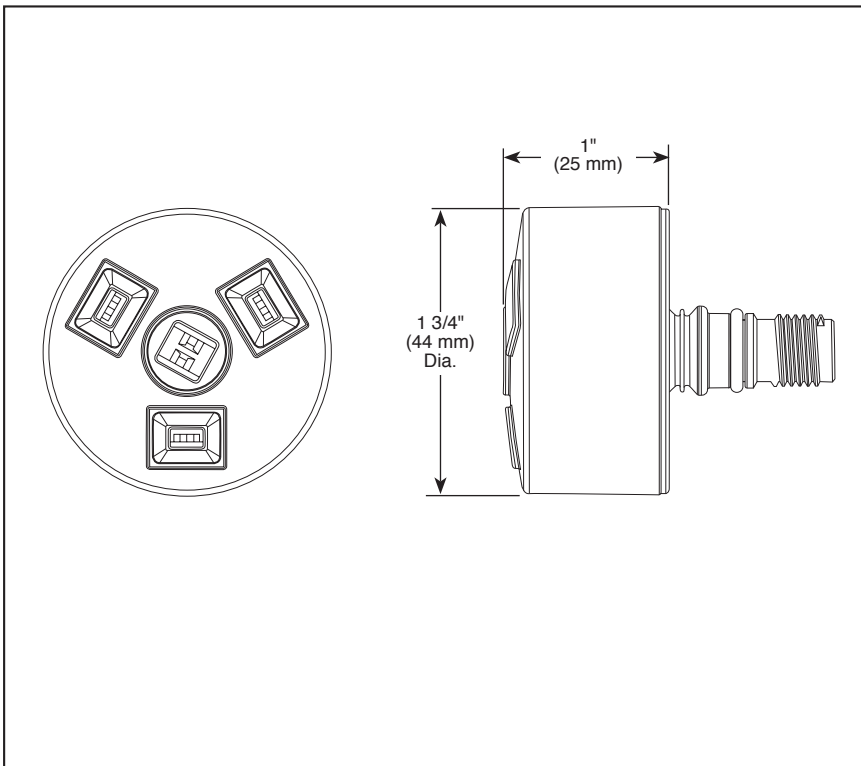

see what Delta can doSM

HYDRACHOICE[®] MASSAGING SPRAY HEAD WITH H₂OKINETIC[®] TECHNOLOGY

Submitted Model No.: _____

Specific Features: _____

▲ Designate proper finish suffix

FEATURES:

- H₂Okinetic[®] Technology
- Lumicoat[™] Finish (-PR models only)
- Lumicoat[™] Finishes easily wipe clean without cleaners and chemicals on the products most commonly touched areas

STANDARD SPECIFICATIONS

- Must order rough (R50200) and trim (T50010▲ or T50210▲) separately
- Spray head automatically extends 1 11/32" out of the wall when water is turned on
- Spray heads are interchangeable by user
- Spray heads adjust up to 50° in any direction once extended