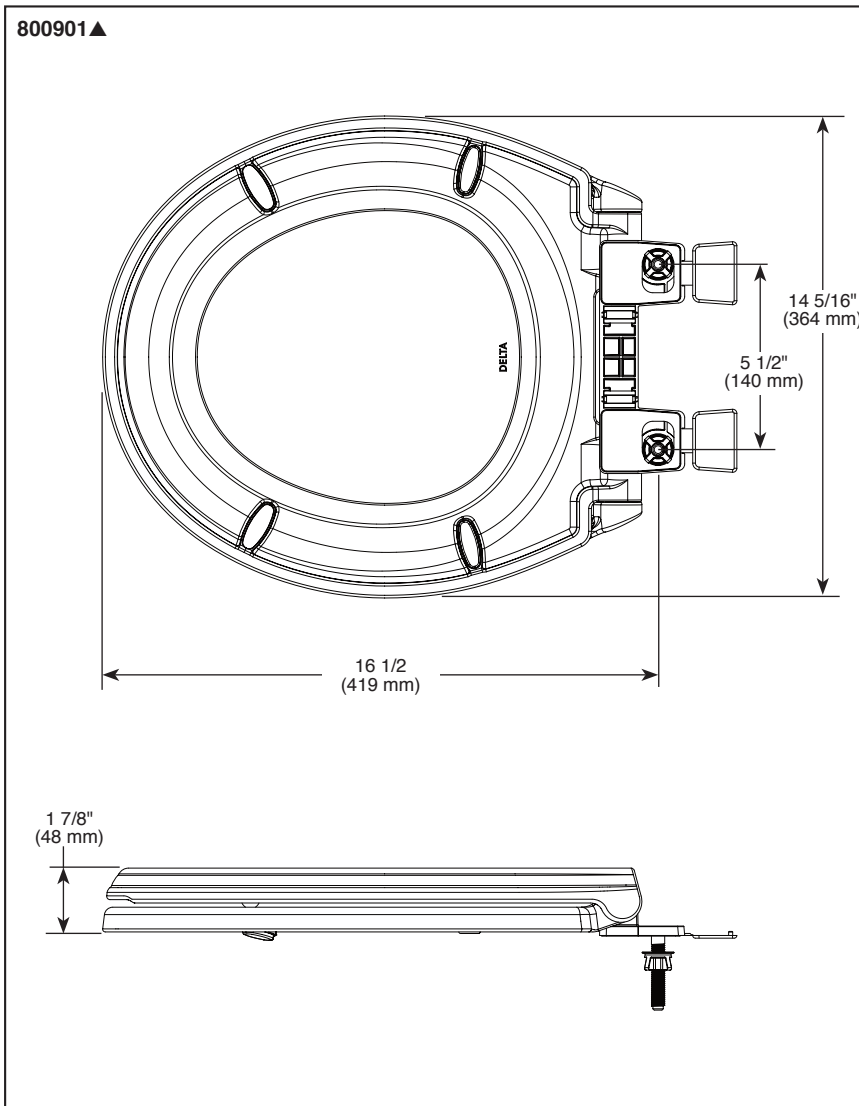

COMPLIES WITH:

- IAPMO / ANSI Z 124.5

▲ Designate Proper Finish Suffix

Delta reserves the right (1) to make changes in specifications and materials, and (2) to change or discontinue models, both without notice or obligation. Dimensions are for reference only. See current full-line price book or www.deltatoliet.com for finish options and product availability.

DSP-B-800901 Rev. A

55 E. 111th Street, Indianapolis, Indiana 46280
350 South Edgeware Road, St. Thomas, ON N5P 4L1
© 2015 Masco Corporation of Indiana