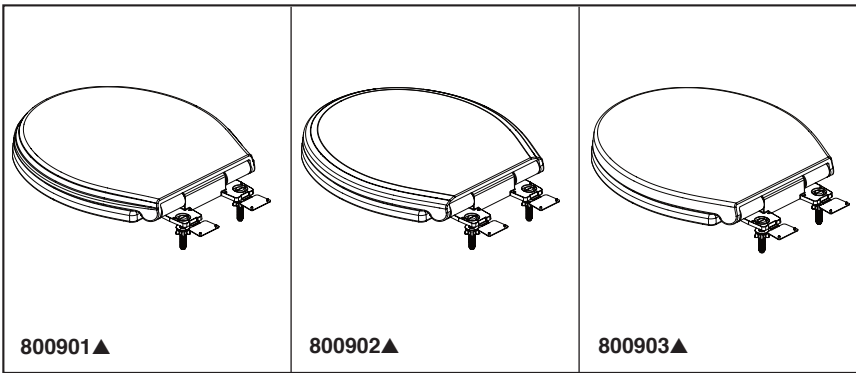

TOILET SEAT

Submitted Model No.: _____

Specific Features: _____

FEATURES:

- NoSlip™ bumpers keep seat from shifting
- Fast and secure installation
- Universal fit on most round front bowls (~1/2" adjustability)
- Solid construction with added weight for durability

STANDARD SPECIFICATIONS

- Round front shape
- 5 1/2" (140 mm) seat mounting holes

WARRANTY

- One year warranty on toilet seats