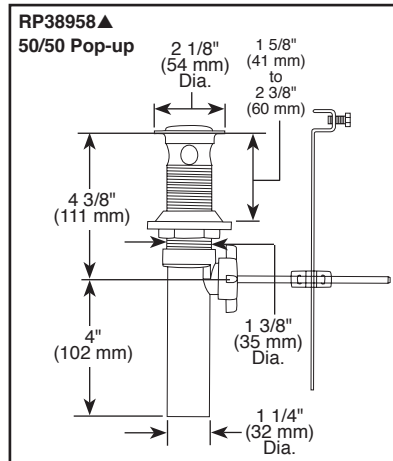

COMPLIES WITH:

- ASME A112.18.1 / CSA B125.1
- ASME A112.18.2 / CSA B125.2
- Indicates compliance to ICC/ANSI A117.1 - Valve control only
- EPA WaterSense® - Applies to 573LF-PP, 573LF-GPM-PP, and 573LF-MPU-PP
- Verified compliant with 0.25% weighted average Pb content regulations.

Submitted Model No.: _____

Specific Features: _____