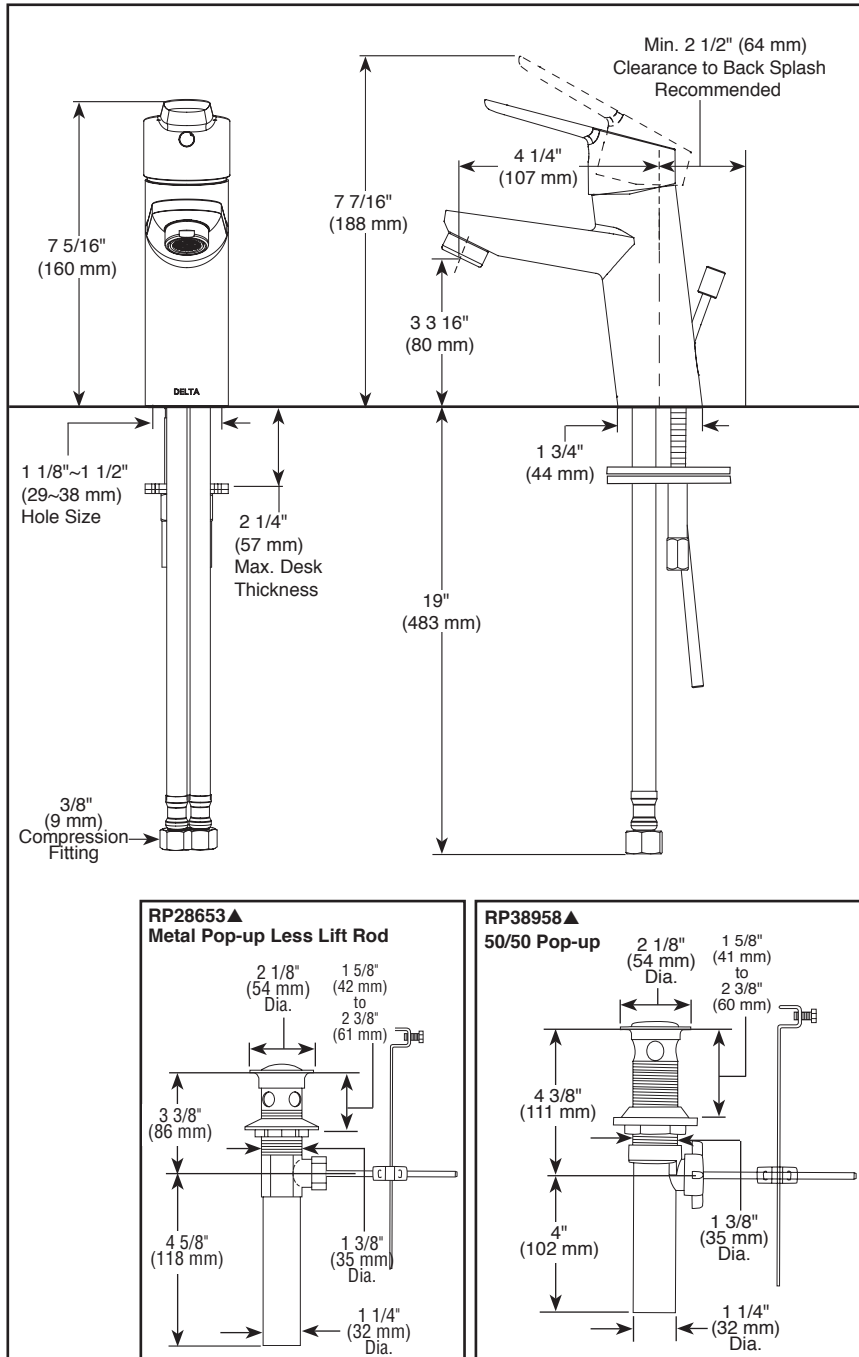

COMPLIES WITH:

- ASME A112.18.1 / CSA B125.1
- ASME A112.18.2 / CSA B125.2
- Indicates compliance to ICC/ANSI A117.1 - Valve control only
- EPA WaterSense® - Applies to 573LF-PP, 573LF-GPM-PP, and 573LF-MPU-PP
- Verified compliant with 0.25% weighted average Pb content regulations.

Submitted Model No.: _____

Specific Features: _____