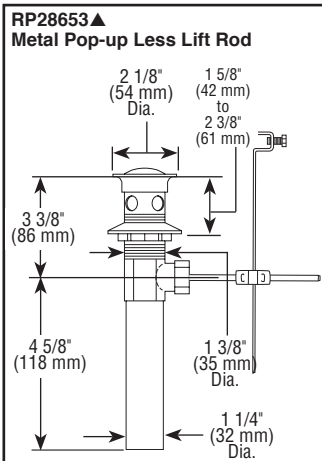

COMPLIES WITH:

- ASME A112.18.1 / CSA B125.1
- ASME A112.18.2 / CSA B125.2
- Indicates compliance to ICC/ANSI A117.1 - Valve control only
- EPA WaterSense® - Applies to 573LF-PP, 573LF-GPM-PP, and 573LF-MPU-PP
- Verified compliant with 0.25% weighted average Pb content regulations.

Submitted Model No.: _____

Specific Features: _____