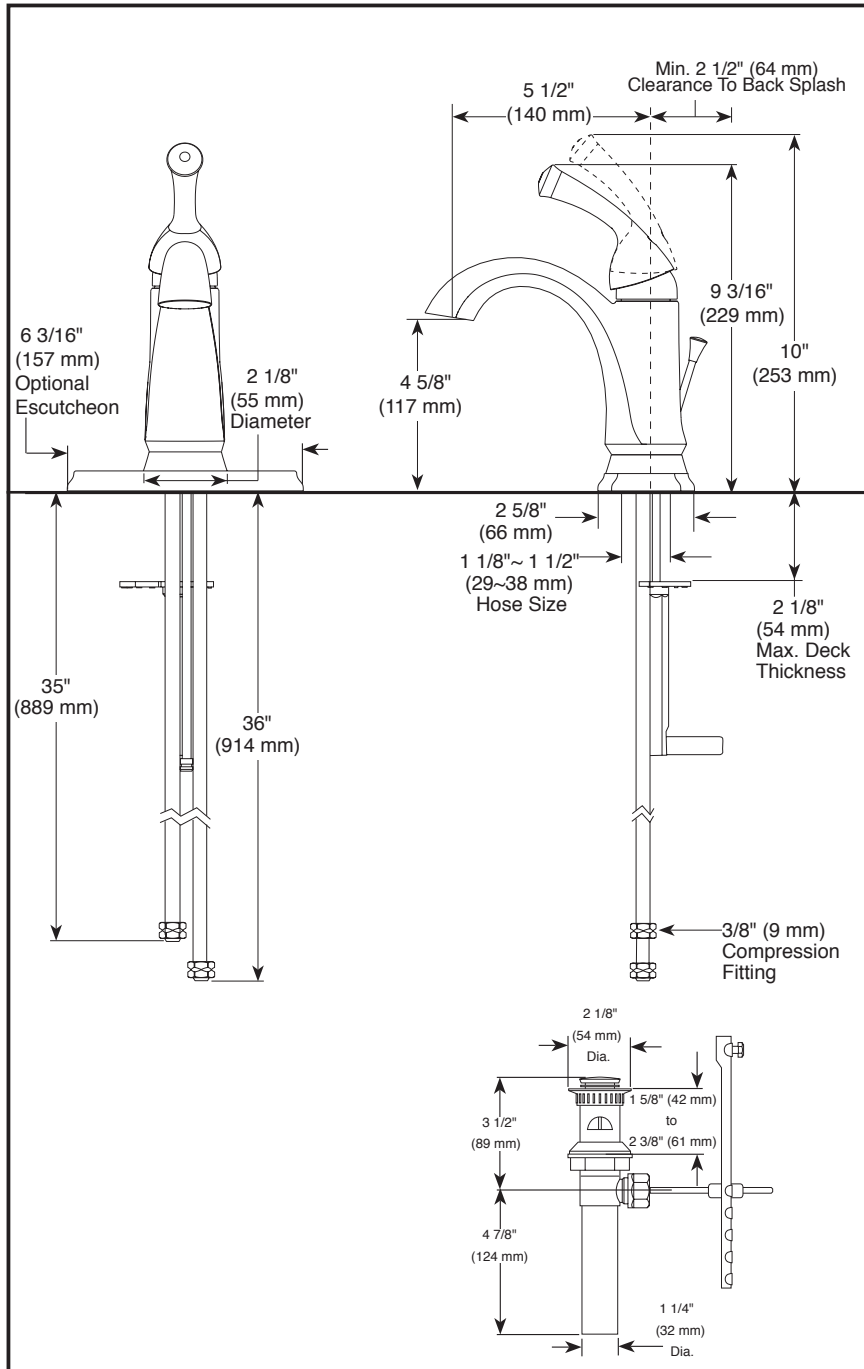

▲ Designate Proper Finish Suffix

Delta reserves the right (1) to make changes in specifications and materials, and (2) to change or discontinue models, both without notice or obligation. Dimensions are for reference only. See current full-line price book or www.deltafaucet.com for finish options and product availability.

DSP-L-15999-DST Rev. D

Delta Faucet Company

55 E. 111th Street, Indianapolis, IN 46280
350 South Edgeware Road, St. Thomas, ON N5P 4L1
© 2020 Delta Faucet Company