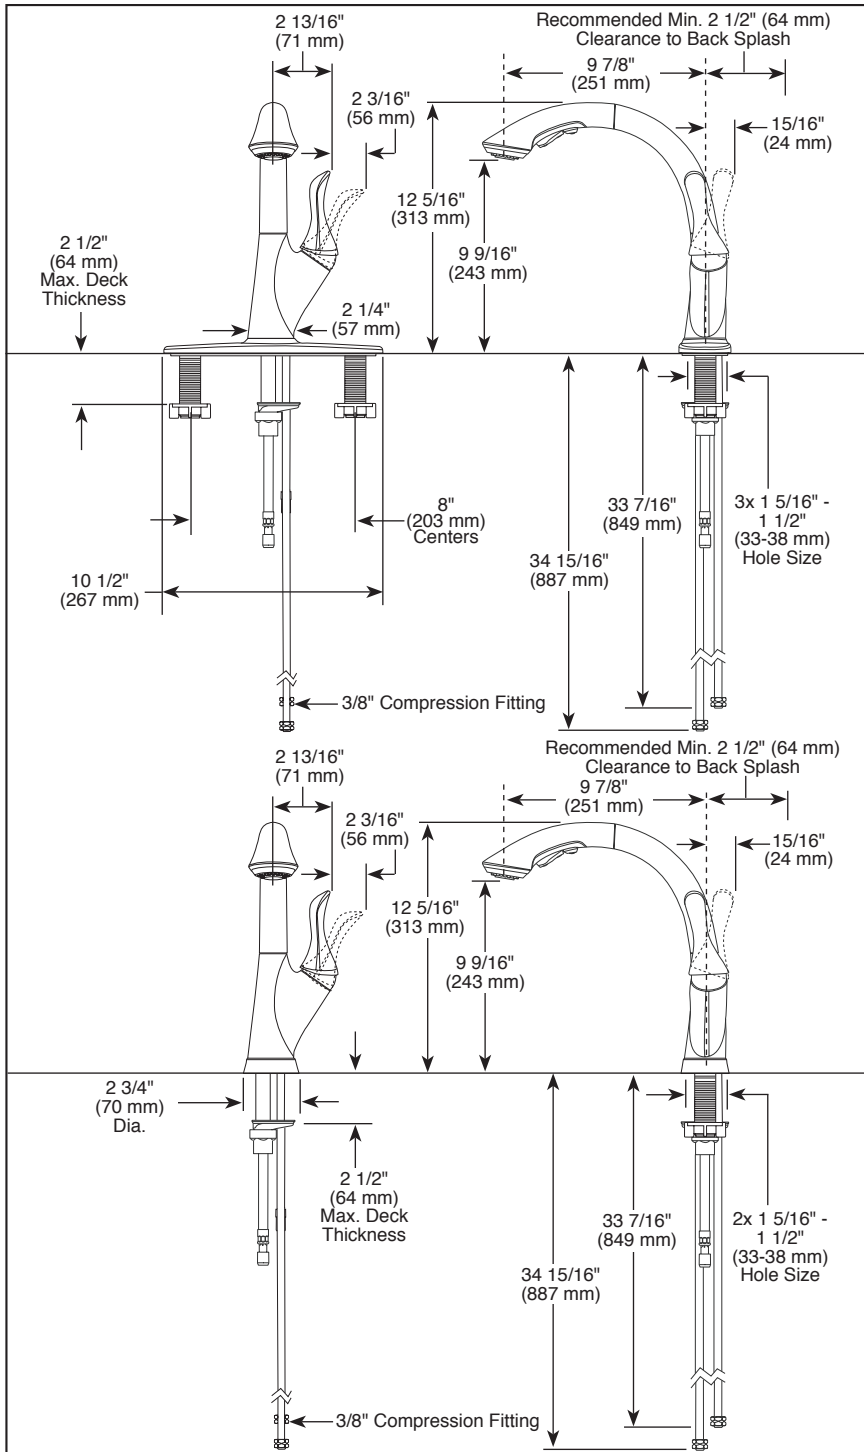

4153-DST▲

Submitted Model No.:

Specific Features:

▲ Designate Proper Finish Suffix

Delta reserves the right (1) to make changes in specifications and materials, and (2) to change or discontinue models, both without notice or obligation. Dimensions are for reference only. See current full-line price book or [www.deltafaucet.com](http://www.deltafaucet.com) for finish options and product availability.

DSP-K-4153-DST Rev. C

### STANDARD SPECIFICATIONS:

- Max flow rate of 1.5 gpm @ 60 PSI (5.7 L/min @ 414 kPa) in spray and standard aerated mode
- Max flow rate of 2.2 gpm @ 60 PSI (8.3 L/min @ 414 kPa) in aerated mode using Multi-Flow™ feature
- One or three hole mount (escutcheon included)
- Diamond coated ceramic cartridge
- 3/8" O.D. straight, staggered PEX supply tubes
- Spout rotates 360°
- Red/blue indicator markings
- Two-function wand; aerated stream or spray
- Dual integral check valves in spout
- Spout is connected to valve body with a 53" (1346 mm) long hose