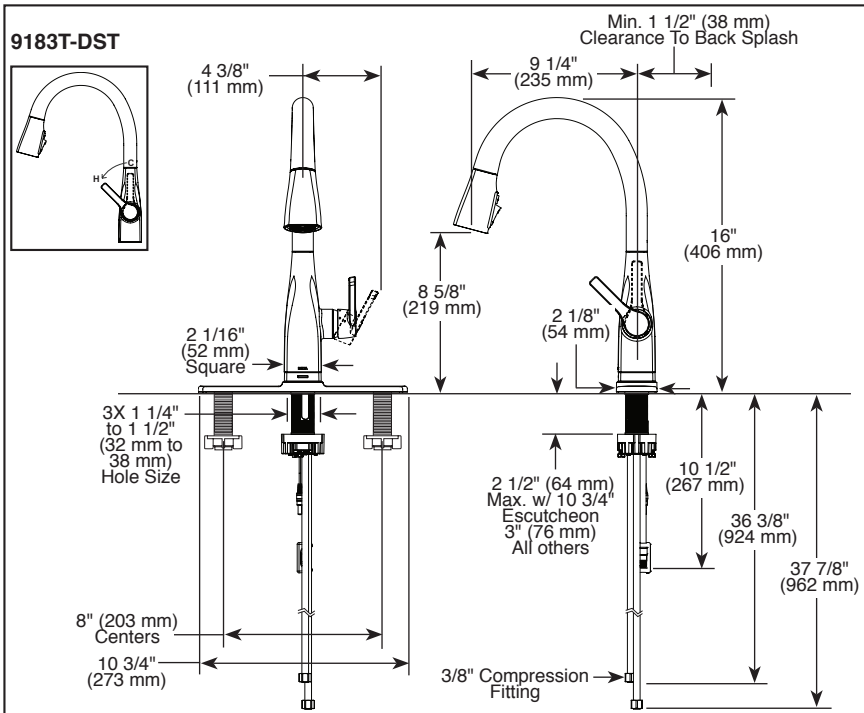

▲ Designate proper finish suffix

Delta reserves the right (1) to make changes in specifications and materials, and (2) to change or discontinue models, both without notice or obligation. Dimensions are for reference only. See current full-line price book or www.deltafaucet.com for finish options and product availability.

DSP-K-9183T-DST Rev. C

Delta Faucet Company

55 E. 111th Street, Indianapolis, Indiana 46280
350 South Edgeware Road, St. Thomas, ON N5P 4L1
© 2017 Delta Faucet Company