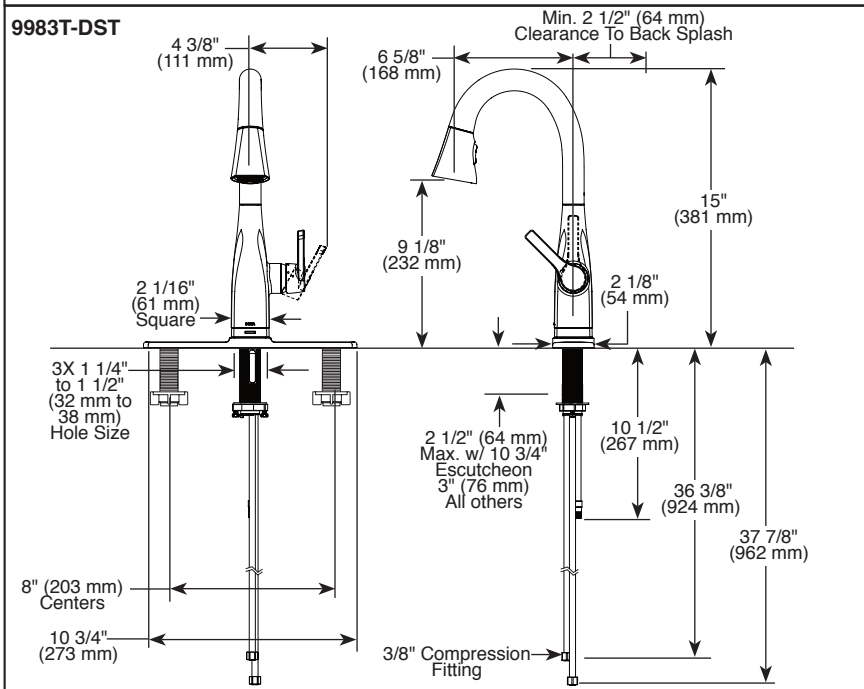

▲ Designate proper finish suffix

Delta reserves the right (1) to make changes in specifications and materials, and (2) to change or discontinue models, both without notice or obligation. Dimensions are for reference only. See current full-line price book or www.deltafaucet.com for finish options and product availability.

DSP-K-9183T-DST Rev. C

Delta Faucet Company

55 E. 111th Street, Indianapolis, Indiana 46280
350 South Edgeware Road, St. Thomas, ON N5P 4L1
© 2017 Delta Faucet Company