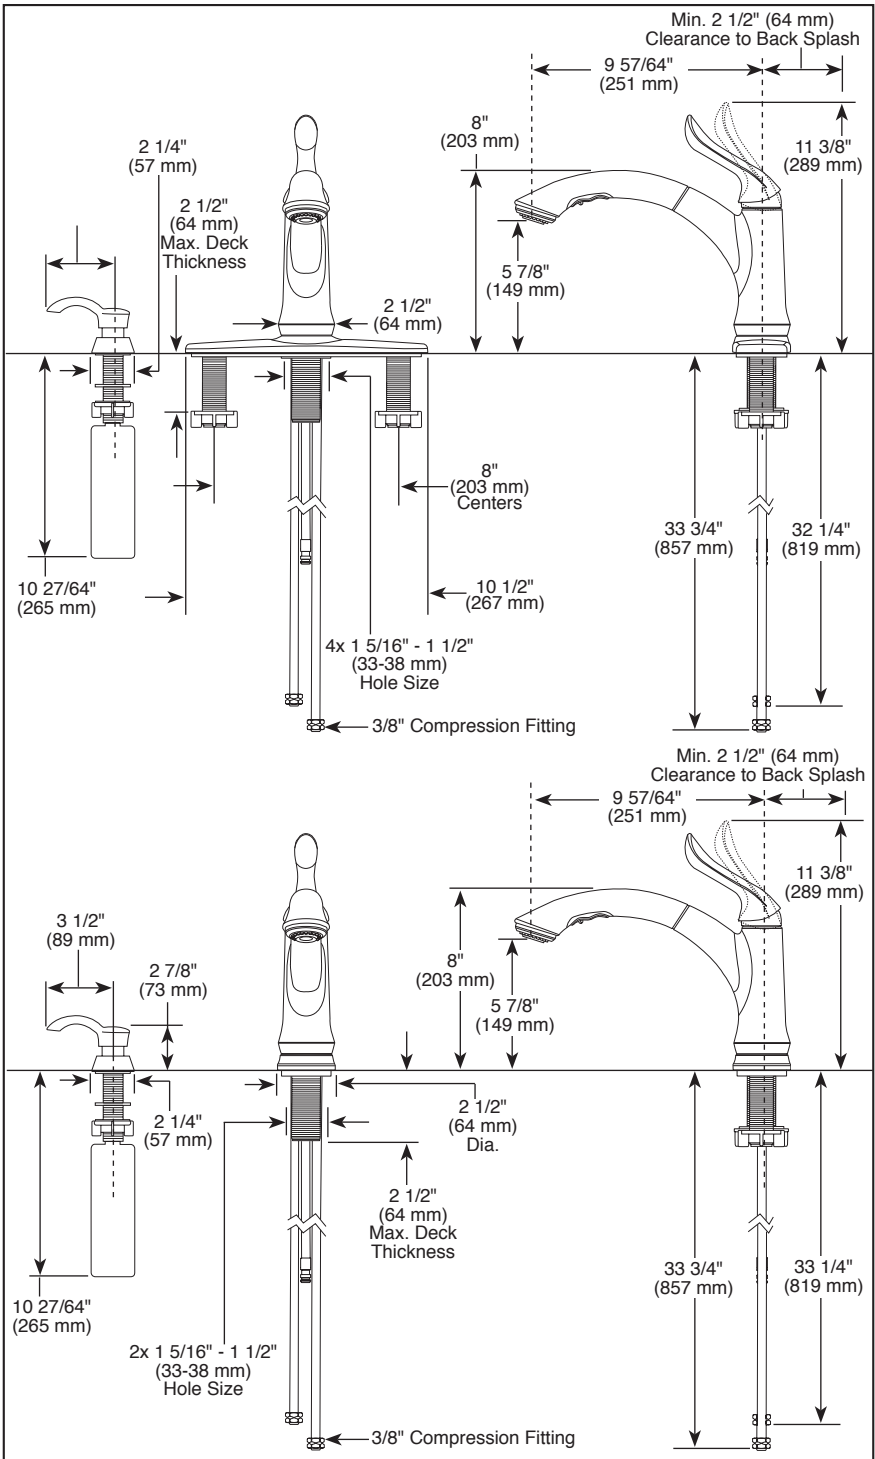

Submitted Model No.: _____

Specific Features: _____

▲ Designate Proper Finish Suffix

Delta reserves the right (1) to make changes in specifications and materials, and (2) to change or discontinue models, both without notice or obligation. Dimensions are for reference only. See current full-line price book or www.deltafaucet.com for finish options and product availability.

DSP-K-4353-SD-DST Rev. B

KITCHEN FAUCETS

- Linden™ Series
- Single Handle Pull-Out

FEATURES:

- DIAMOND Seal® Technology
- Touch-Clean® Sprayhead
- 2-Function Pull-Out w/Multi-Flow™

STANDARD SPECIFICATIONS:

- Max flow rate of 1.5 gpm @ 60 PSI (5.7 L/min @ 414 kPa) in spray and standard aerated mode
- Max flow rate of 2.2 gpm @ 60 PSI (8.3 L/min @ 414 kPa) in aerated mode using Multi-Flow™ feature
- One, two, three, or four hole mount (escutcheon included)
- Diamond coated ceramic cartridge
- 3/8" O.D. straight, staggered PEX supply tubes
- Spout rotates 120°
- Red/blue indicator markings
- Two-function wand; aerated stream or spray
- Dual integral check valves in spout
- Spout is connected to valve body with a 53" (1346 mm) long hose