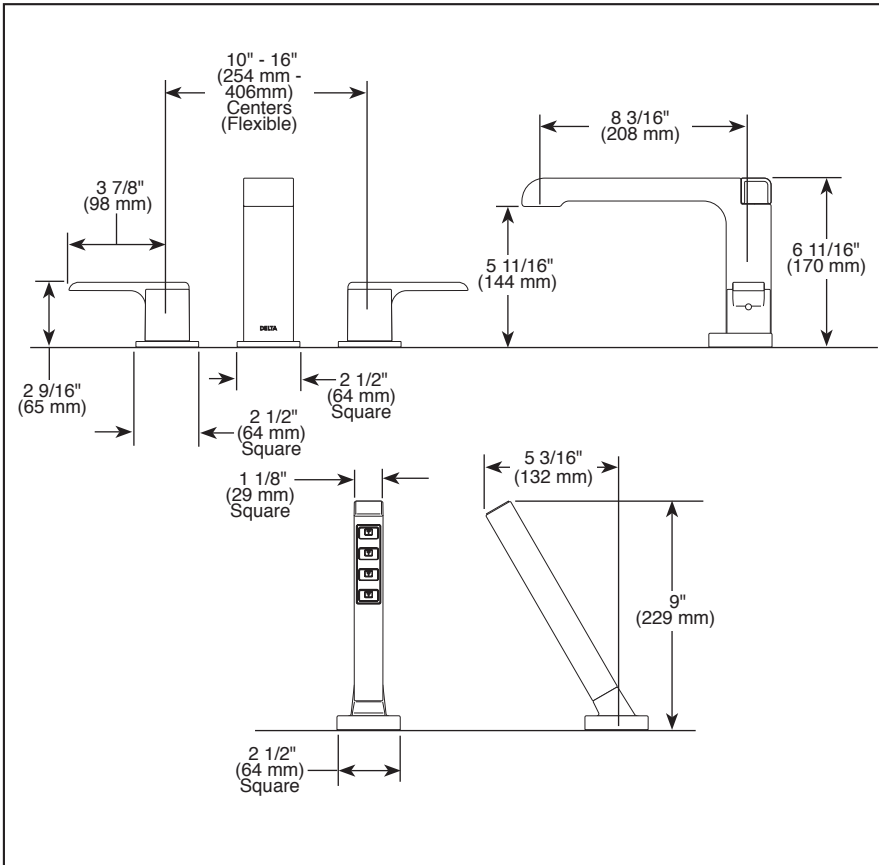

Submitted Model No.: \_\_\_\_\_  
 Specific Features: \_\_\_\_\_

▲ Designate Proper Finish Suffix

◆ Your Delta Faucet hand shower incorporates a backflow protection system that has been tested to be in compliance with ASME A112.18.3, CSA B125.1 and ASME A112.18.1. It incorporates two certified check valves in series, which operate independently and are integral, non-serviceable parts of the wand assembly.

## ROMAN TUB/WHIRLPOOL FAUCET TRIM

- Ara™ Bath Collection
- Three Hole Installation (T2767 Series)
- Four Hole Installation (T4767 Series)
- Rough-In Kit Must Also be Ordered to Complete Installation (R4707 for four hole and R2707 for three hole)

### STANDARD SPECIFICATIONS:

- Trim Only for two handle Roman Tub faucet for concealed mounting
- Temperature and volume controlled with handles
- Red/blue button covers on handle for hot/cold identification
- Rough-In kit must also be ordered to complete installation (R4707 for four hole and R2707 for three hole). There are separate specification sheets on each rough-in kit if more details are required.
- Handshower includes double check valves for backflow prevention (T4767).
- H<sub>2</sub>Okinetic® Handshower water efficient flowrate of 2.00 gpm @ 80 psi, 7.6 L/min @ 550 kPa