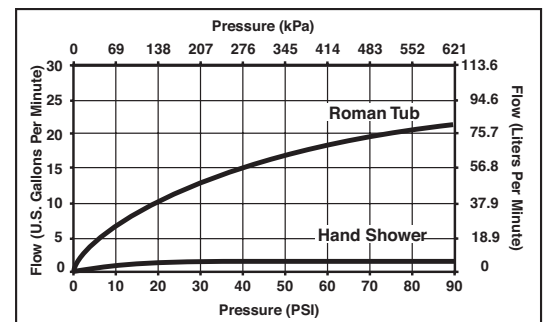

55 E. 111th Street, Indianapolis, Indiana 46280
350 South Edgeware Road, St. Thomas, ON N5P 4L1
© 2016 Masco Corporation of Indiana

Delta reserves the right (1) to make changes in specifications and materials, and (2) to change or discontinue models, both without notice or obligation. Dimensions are for reference only. See current full-line price book or www.deltafaucet.com for finish options and product availability.

DSP-B-T2767 Rev. C