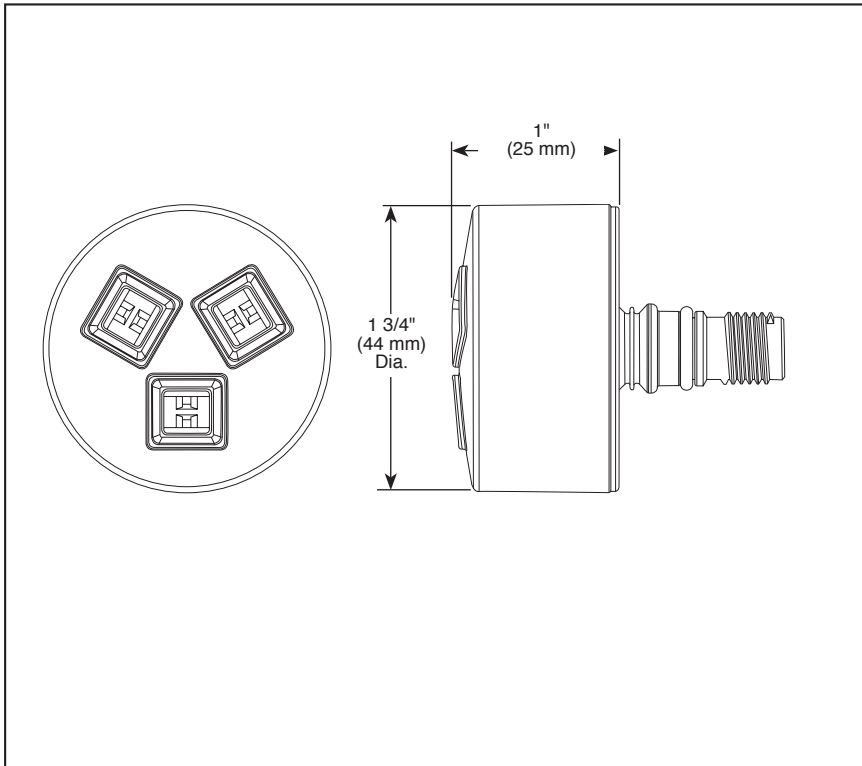

▲ Designate proper finish suffix

see what Delta can do™

HYDRACHOICE® SOOTHING SPRAY HEAD WITH H₂OKINETIC® TECHNOLOGY

FEATURES:

- H₂Okinetic® Technology
- Lumicoat™ Finish (-PR models only)
- Lumicoat™ Finishes easily wipe clean without cleaners and chemicals on the products most commonly touched areas

STANDARD SPECIFICATIONS

- Must order rough (R50200) and trim (T50010▲ or T50210▲) separately
- Spray head automatically extends 1 11/32" out of the wall when water is turned on
- Spray heads are interchangeable by user
- Spray heads adjust up to 50° in any direction once extended

WARRANTY

- Parts and Finish - Lifetime limited warranty; or for commercial purchasers, 10 years for multi-family residential (apartments and condominiums) and 5 years for all other commercial uses, in each case from the date of purchase.
- Electronic Parts and Batteries (if applicable) - 5 years from the date of purchase; or for commercial purchasers, 1 year from the date of purchase. No warranty is provided on batteries.

COMPLIES WITH:

- ASME A112.18.1 / CSA B125.1

Delta reserves the right (1) to make changes in specifications and materials, and (2) to change or discontinue models, both without notice or obligation. Dimensions are for reference only. See current full-line price book or www.deltafaucet.com for finish options and product availability.

BSP-B-SH5003 Rev. C

Delta Faucet Company

55 E. 111th Street, Indianapolis, IN 46280
350 South Edgeware Road, St. Thomas, ON N5P 4L1
© 2021 Delta Faucet Company