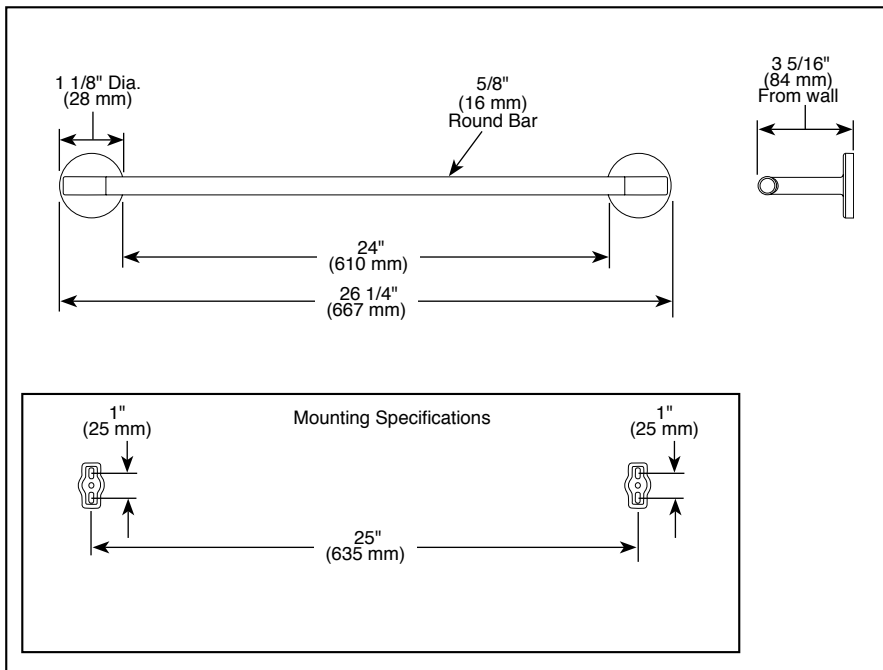

ACCESSORIES

- Trinsic® Bath Collection
- 24" Towel Bar

Submitted Model No.: _____
Specific Features: _____

▲ Designate Proper Finish Suffix

STANDARD SPECIFICATIONS:

- Wood blocking is preferable behind all wall surfaces. If wood blocking is not available, the following fasteners are suggested: Tile/Masonry-Plastic or lead Anchors Plaster/drywall-Toggle bolts.
- Mounting hardware and mounting template included with product.