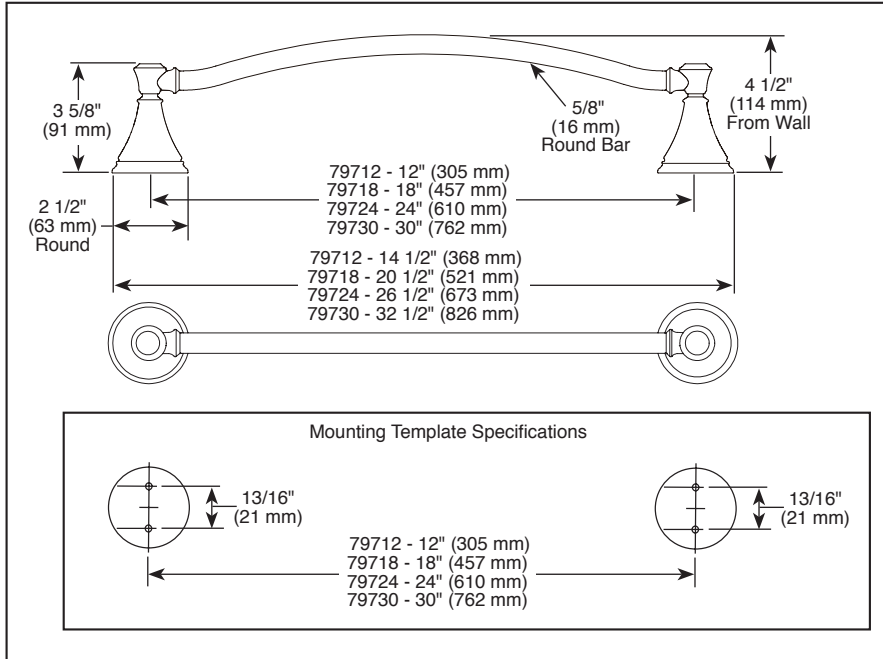

## ACCESSORIES

- Cassidy™ Bath Collection
- 12" Towel Bar
- 18" Towel Bar
- 24" Towel Bar
- 30" Towel Bar

Submitted Model No.: \_\_\_\_\_

Specific Features: \_\_\_\_\_

▲ Designate Proper Finish Suffix

### STANDARD SPECIFICATIONS:

- Wood blocking is preferable behind all wall surfaces. If wood blocking is not available, the following fasteners are suggested: Tile/Masonry-Plastic or lead Anchors Plaster/drywall-Toggle bolts.
- Mounting hardware and mounting template included with product.

55 E. 111th Street, Indianapolis, Indiana 46280  
350 South Edgeware Road, St. Thomas, ON N5P 4L1  
© 2013 Masco Corporation of Indiana

Delta reserves the right (1) to make changes in specifications and materials, and (2) to change or discontinue models, both without notice or obligation. Dimensions are for reference only. See current full-line price book or [www.deltafaucet.com](http://www.deltafaucet.com) for finish options and product availability.