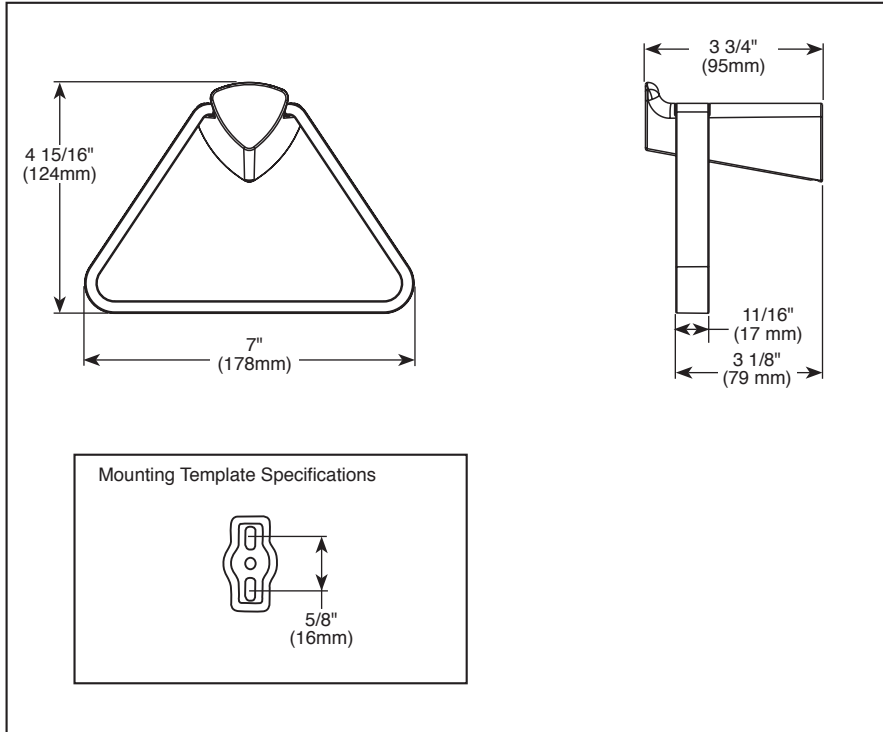

ACCESSORIES

- Zura™ Bath Collection
- Triangular Towel Holder

Submitted Model No.: _____

Specific Features: _____

▲ Designate Proper Finish Suffix

STANDARD SPECIFICATIONS:

- Wood blocking is preferable behind all wall surfaces. If wood blocking is not available, the following fasteners are suggested: Tile/Masonry-Plastic or lead Anchors Plaster/drywall-Toggle bolts.
- Mounting hardware and mounting template included with product.
- The towel ring is fixed.