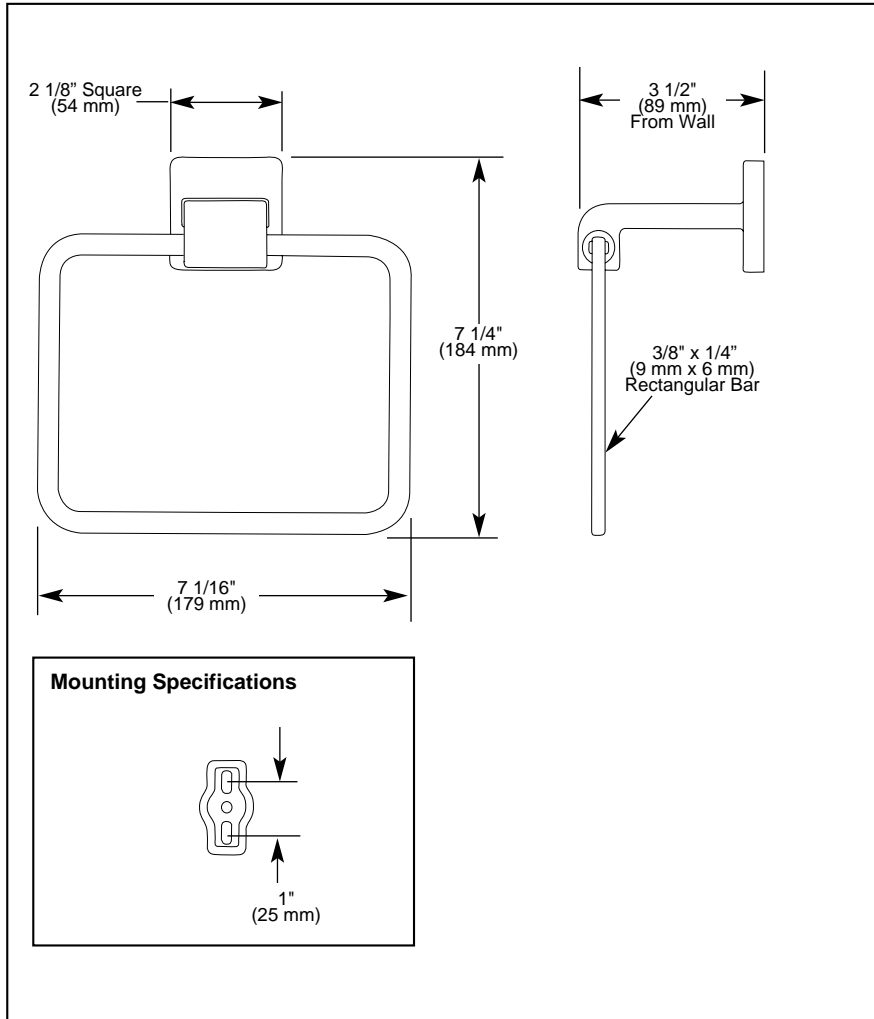

77546

Submitted Model No.: _____

Specific Features: _____

DELTA[®]

ACCESSORIES

■ Towel Ring

STANDARD SPECIFICATIONS:

- Wood blocking is preferable behind all wall surfaces. If wood blocking is not available, the following fasteners are suggested: Tile/Masonry-Plastic or lead Anchors Plaster/drywall-Toggle bolts.
- Mounting hardware and mounting instructions included with product.