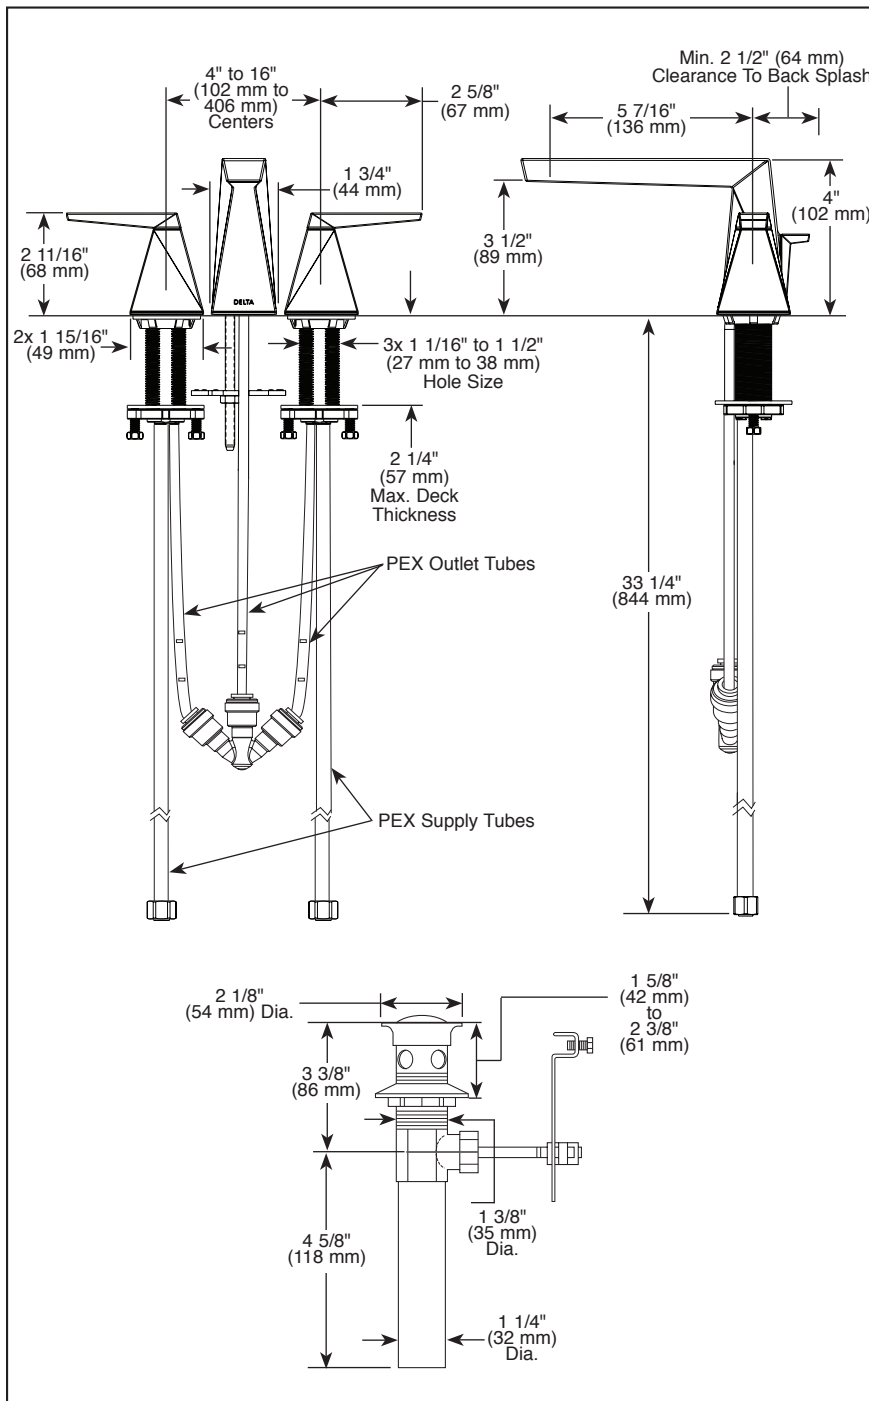

35543-▲MPU-DST
35543-▲-PR-MPU-DST

Submitted Model No.: _____

Specific Features: _____

▲ Designate proper finish suffix

Delta reserves the right (1) to make changes in specifications and materials, and (2) to change or discontinue models, both without notice or obligation. Dimensions are for reference only. See current full-line price book or www.deltafaucet.com for finish options and product availability.

DSP-L-35543-MPU-DST Rev. C

see what Delta can do™

BATHROOM FAUCET

- Trillian™ Collection
- Two Handle Widespread Deck Mount

FEATURES:

- DIAMOND Seal® Technology
- Lumicoat™ Finish (-PR models only)
- Lumicoat™ Finishes easily wipe clean without cleaners and chemicals on the products most commonly touched areas

STANDARD SPECIFICATIONS:

- Max flow rate 1.2 gpm @ 60 psi, 4.5 L/min @ 414 kPa
- Three hole mount
- Solid brass fabricated end valve
- 1/4 turn stops
- Hot and cold stems are interchangeable
- Diamond coated ceramic cartridge
- 3/8" O.D. straight PEX supply tubes
- Models have metal drain with pop-up type fitting with plated flange and stopper