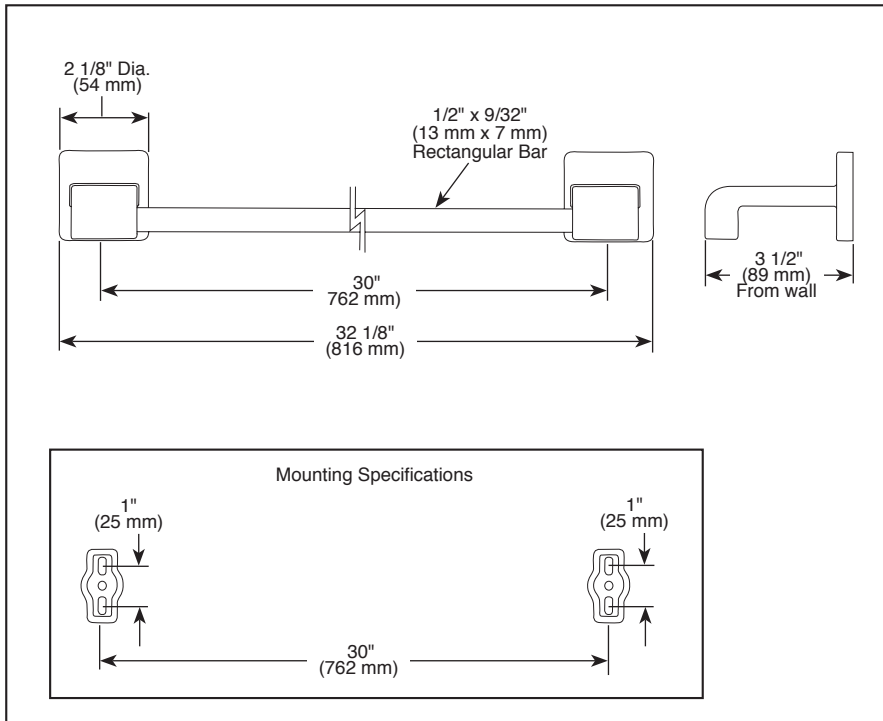

ACCESSORIES

- Arzo® Bath Collection
- 30" Towel Bar

Submitted Model No.: _____
 Specific Features: _____

▲ Designate Proper Finish Suffix

STANDARD SPECIFICATIONS:

- Wood blocking is preferable behind all wall surfaces. If wood blocking is not available, the following fasteners are suggested: Tile/Masonry-Plastic or lead Anchors Plaster/drywall-Toggle bolts.
- Mounting hardware and mounting template included with product.