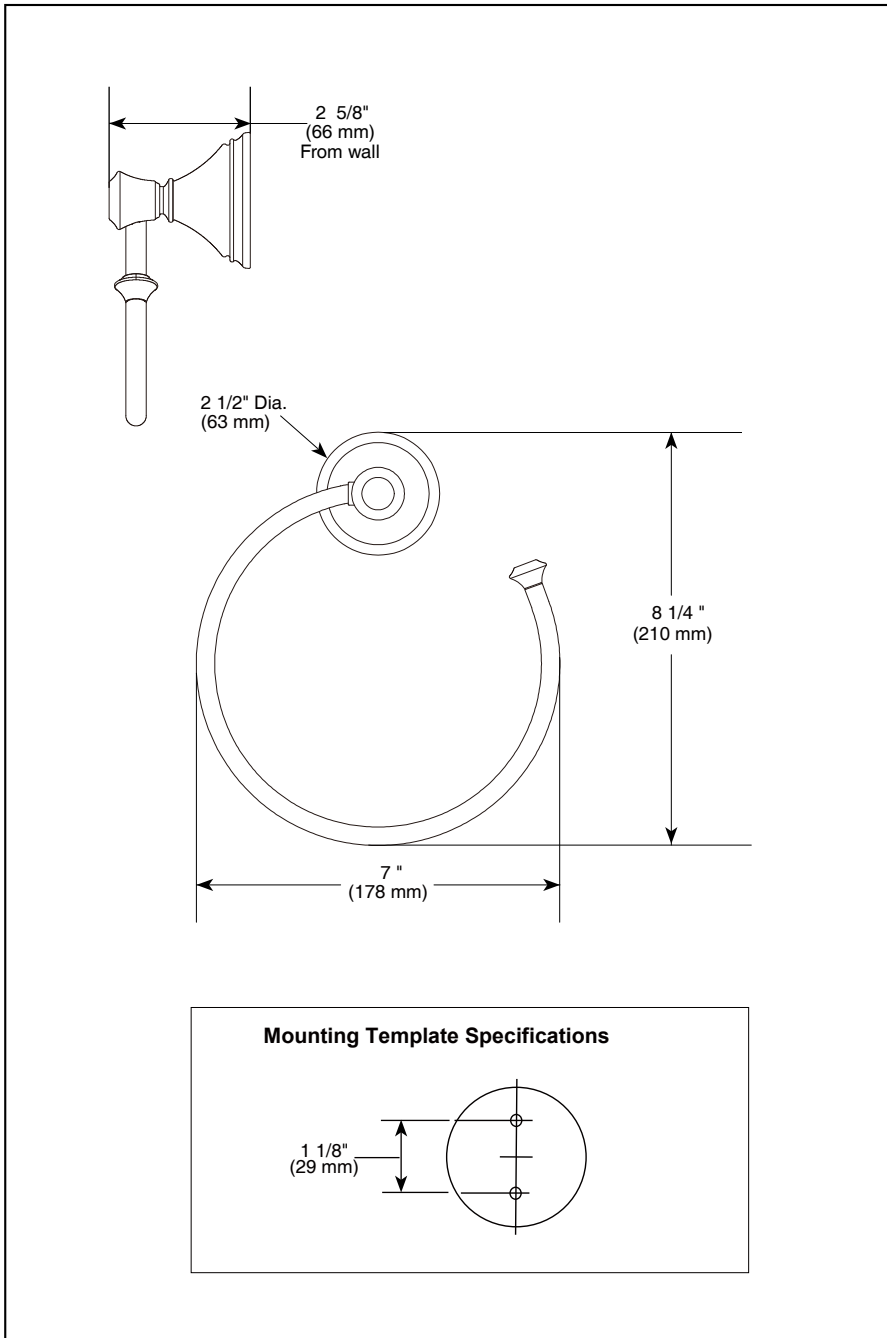

Submitted Model No.: _____
 Specific Features: _____

ACCESSORIES

- Cassidy™ Bath Collection
- Towel Holder

STANDARD SPECIFICATIONS:

- Wood blocking is preferable behind all wall surfaces. If wood blocking is not available, the following fasteners are suggested: Tile/Masonry-Plastic Anchors, Plaster/Drywall-Toggle bolts.
- Mounting hardware and mounting template included with product.