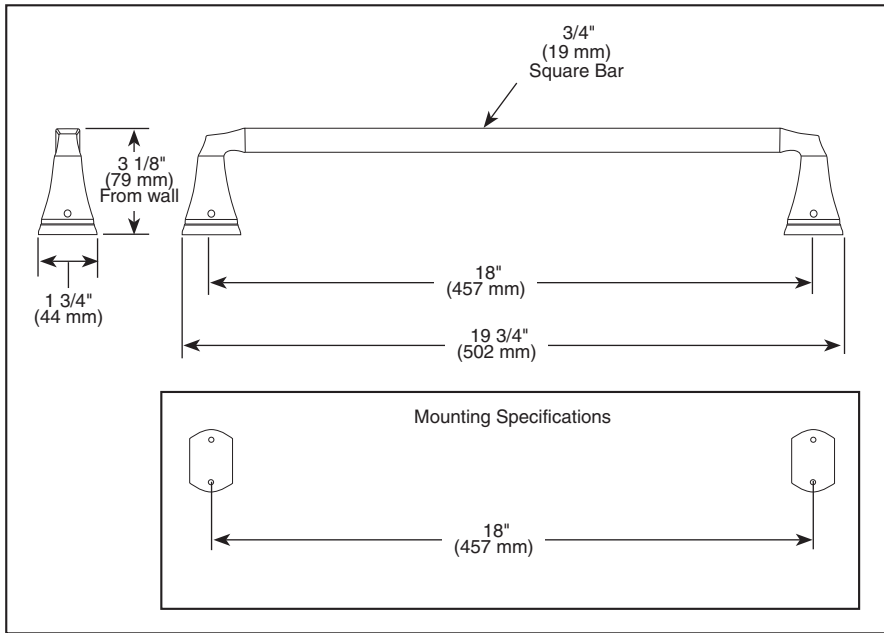

ACCESSORIES

- Dryden™ Bath Collection
- 18" Towel Bar

Submitted Model No.: _____

Specific Features: _____

STANDARD SPECIFICATIONS:

- Wood blocking is preferable behind all wall surfaces. If wood blocking is not available, the following fasteners are suggested: Tile/Masonry-Plastic or lead Anchors Plaster/drywall-Toggle bolts.
- Mounting hardware and mounting template included with product.