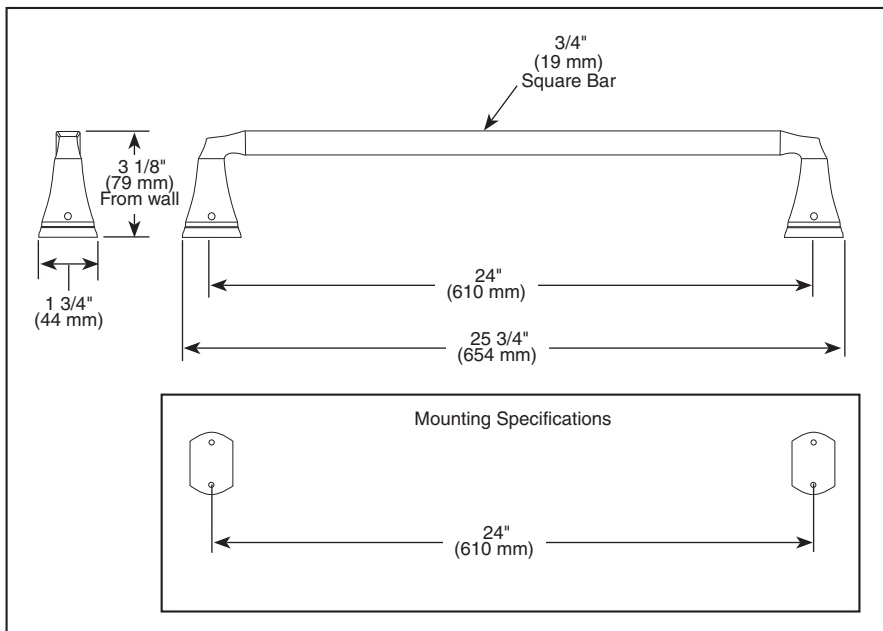

## ACCESSORIES

- Dryden™ Bath Collection
- 24" Towel Bar

Submitted Model No.: \_\_\_\_\_  
Specific Features: \_\_\_\_\_

### STANDARD SPECIFICATIONS:

- Wood blocking is preferable behind all wall surfaces. If wood blocking is not available, the following fasteners are suggested: Tile/Masonry-Plastic or lead Anchors Plaster/drywall-Toggle bolts.
- Mounting hardware and mounting template included with product.