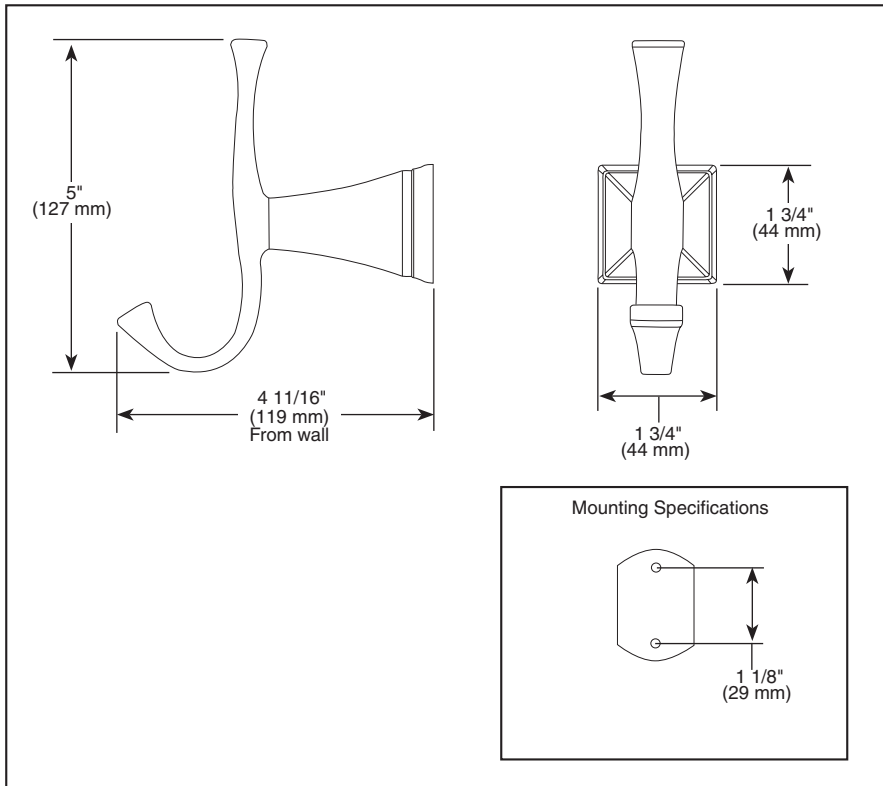

ACCESSORIES

- Dryden™ Bath Collection
- Robe Hook

Submitted Model No.: _____

Specific Features: _____

STANDARD SPECIFICATIONS:

- Wood blocking is preferable behind all wall surfaces. If wood blocking is not available, the following fasteners are suggested: Tile/Masonry-Plastic or lead Anchors Plaster/drywall-Toggle bolts.
- Mounting hardware included with product.