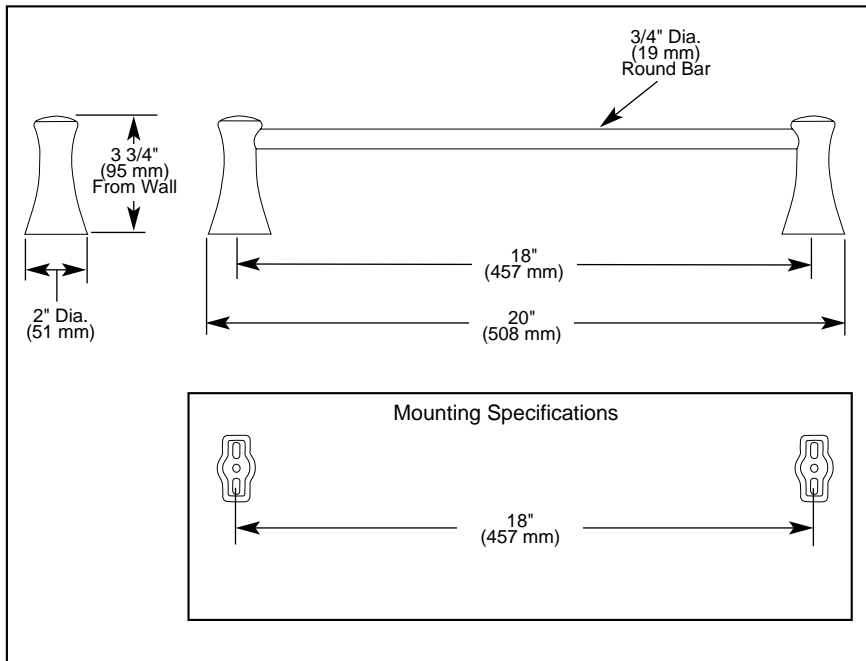

DELTA[®]

ACCESSORIES

- Lahara™ Bath Collection
- 18" Towel bar

Submitted Model No.: _____

Specific Features: _____

STANDARD SPECIFICATIONS:

- Wood blocking is preferable behind all wall surfaces. If wood blocking is not available, the following fasteners are suggested: Tile/Masonry-Plastic or lead Anchors Plaster/drywall-Toggle bolts.
- Mounting hardware and mounting template included with product.