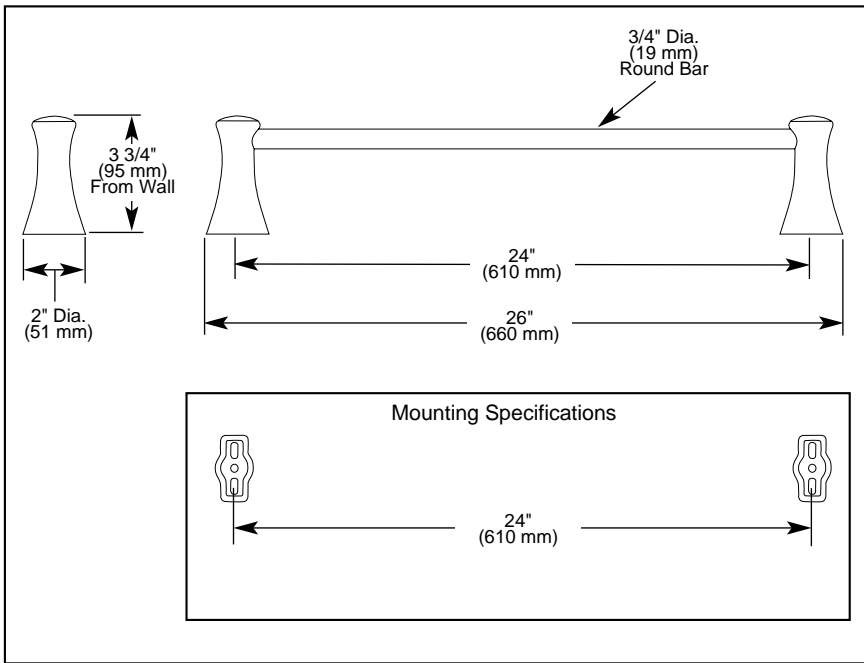

Submitted Model No.: _____

Specific Features: _____

DELTA[®]

ACCESSORIES

- Lahara™ Bath Collection
- 24" Towel bar

STANDARD SPECIFICATIONS:

- Wood blocking is preferable behind all wall surfaces. If wood blocking is not available, the following fasteners are suggested: Tile/Masonry-Plastic or lead Anchors Plaster/drywall-Toggle bolts.
- Mounting hardware and mounting template included with product.