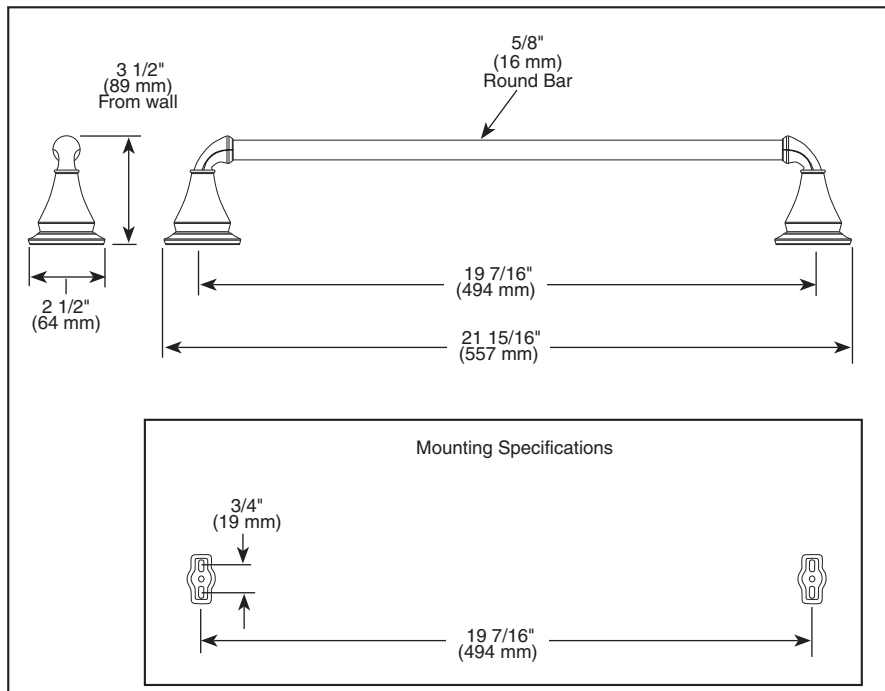

79418▲

Submitted Model No.: _____

Specific Features: _____

▲ Designate Proper Finish Suffix

ACCESSORIES

- Linden™ Bath Collection
- 18" Towel Bar

STANDARD SPECIFICATIONS:

- Wood blocking is preferable behind all wall surfaces. If wood blocking is not available, the following fasteners are suggested: Tile/Masonry-Plastic or lead Anchors Plaster/drywall-Toggle bolts.
- Mounting hardware and mounting template included with product.