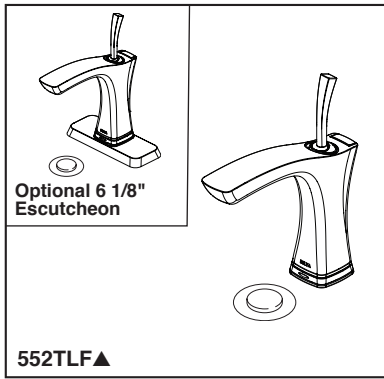

see what Delta can do™

BATHROOM FAUCETS

- Tesla® Collection
- Single Handle Deck Mount

FEATURES:

- Touch2O® Technology
- DIAMOND Seal Technology®

STANDARD SPECIFICATIONS:

- Max flow rate 1.2 gpm @ 60 psi, 4.5 L/min @ 414 kPa
- One or three hole mount (escutcheon optional, included)
- Diamond coated ceramic cartridge
- 3/8" O.D. straight, staggered PEX supply lines
- Handle rotates 22°
- Red/blue indicators markings
- LED indicator light signals on-off, water temperature and when batteries run low
- Uses 6 AA (included) or 6 C (optional) batteries
- Optional 120V AC adapter available (3 prong grounded outlet required)
- Models include polypropylene pop-up
- Drain operates using vertical slide mechanism

WARRANTY

- Parts and Finish - Lifetime limited warranty; or for commercial purchasers, 10 years for multi-family residential (apartments and condominiums) and 5 years for all other commercial uses, in each case from the date of purchase.
- Electronic Parts and Batteries (if applicable) - 5 years from the date of purchase; or for commercial purchasers, 1 year from the date of purchase. No warranty is provided on batteries.

COMPLIES WITH:

- ASME A112.18.1 / CSA B125.1
- ASME A112.18.2 / CSA B125.2
- Indicates compliance to ICC/ANSI A117.1 - for valve control only
- EPA WaterSense®

Submitted Model No.: _____

Specific Features: _____