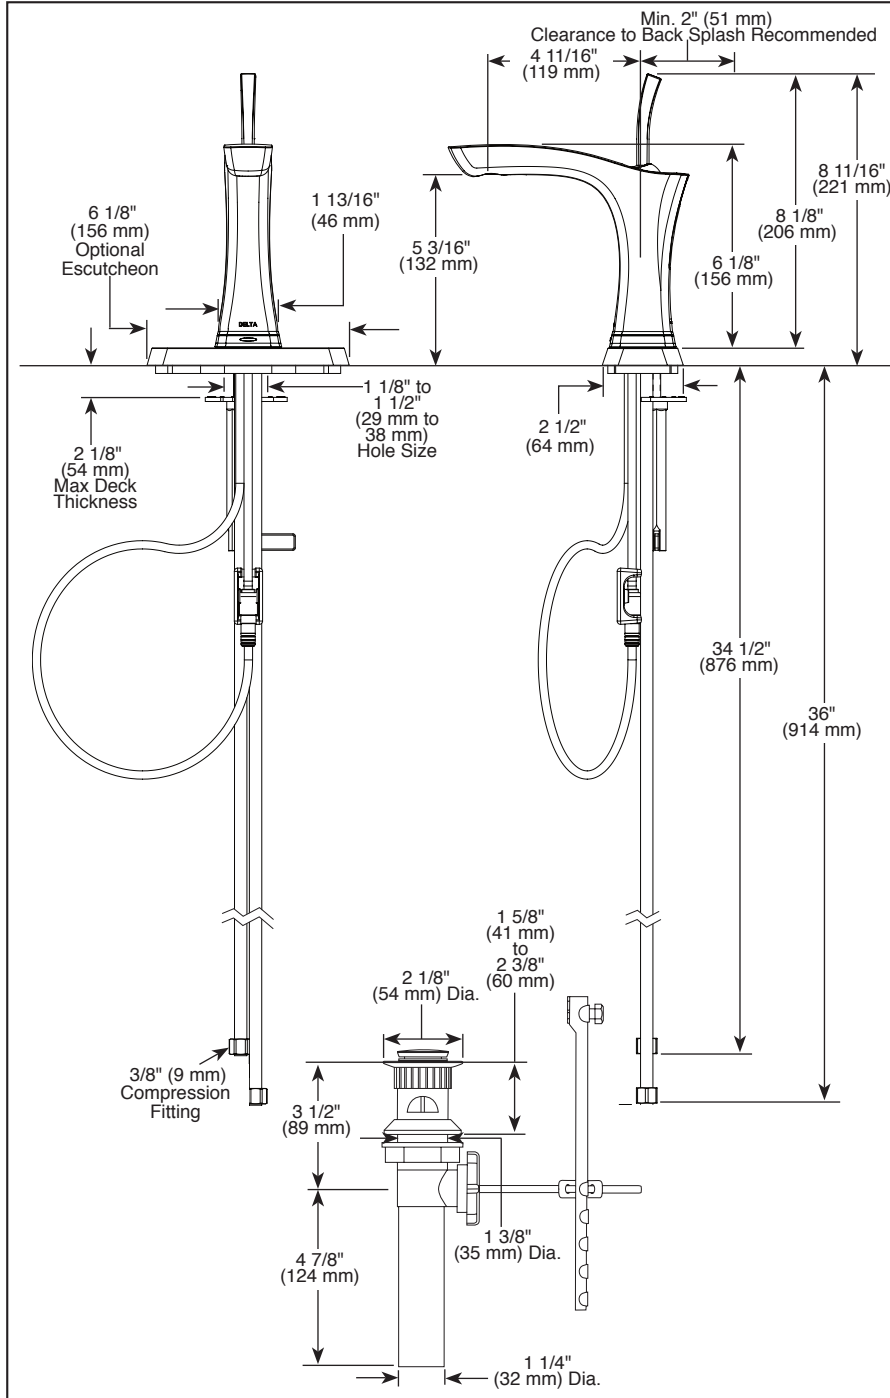

see what Delta can do™

BATHROOM FAUCETS

- Tesla® Collection
- Single Handle Deck Mount

FEATURES:

- Touch2O® Technology
- DIAMOND Seal Technology®

STANDARD SPECIFICATIONS:

- Max flow rate 1.2 gpm @ 60 psi, 4.5 L/min @ 414 kPa
- One or three hole mount (escutcheon optional, included)
- Diamond coated ceramic cartridge
- 3/8" O.D. straight, staggered PEX supply lines
- Handle rotates 22°
- Red/blue indicators markings
- LED indicator light signals on-off, water temperature and when batteries run low
- Uses 6 AA (included) or 6 C (optional) batteries
- Optional 120V AC adapter available (3 prong grounded outlet required)
- Models include polypropylene pop-up
- Drain operates using vertical slide mechanism

COMPLIES WITH:

- ASME A112.18.1 / CSA B125.1
- ASME A112.18.2 / CSA B125.2
- Indicates compliance to ICC/ANSI A117.1 - for valve control only
- EPA WaterSense®

Submitted Model No.: _____

Specific Features: _____