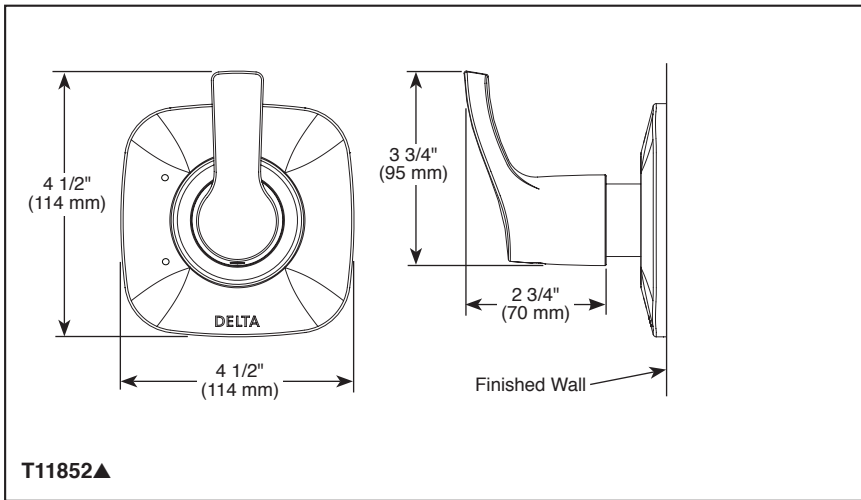

see what Delta can do™

CUSTOM SHOWER DIVERTER TRIM

- Tesla™ Collection
- Three Function Diverter Trim (T11852)
- Six Function Diverter Trim (T11952)
- Coordinates With The Delta Tesla™ Styled Bath Suites

Submitted Model No.: _____

Specific Features: _____

T11852▲

T11952▲

STANDARD SPECIFICATIONS

- Three function diverter: 2 individual positions, 1 shared position.
- Six function diverter: 3 individual positions, 3 shared positions.
- 1/2" rough-in.
- Must also order R11000 rough-in.
- Two individual positions, no shared positions, order cartridge RP71717.
- Three individual positions, no shared positions, order cartridge RP71718.
- Installation extension kit order RP75137, adds 1" to maximum installation thickness.