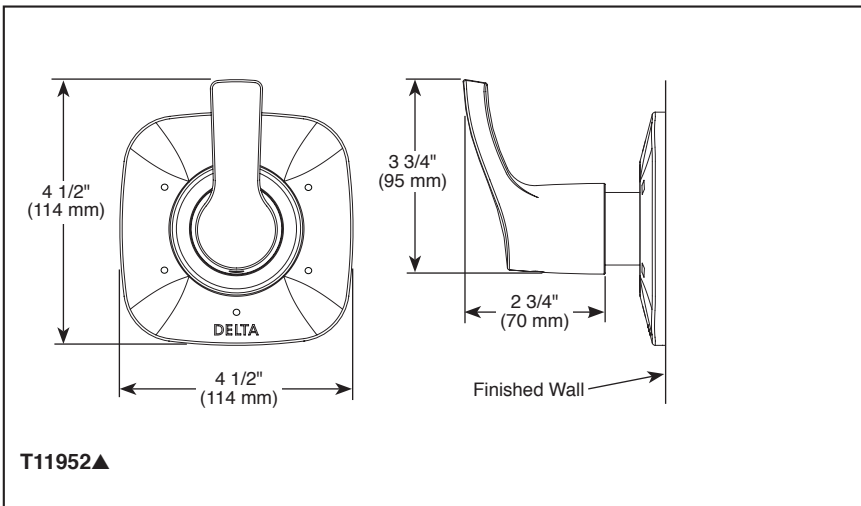

see what Delta can do™

CUSTOM SHOWER DIVERTER TRIM

- Tesla™ Collection
- Three Function Diverter Trim (T11852)
- Six Function Diverter Trim (T11952)
- Coordinates With The Delta Tesla™ Styled Bath Suites

Submitted Model No.: _____

Specific Features: _____

T11852▲

T11952▲

STANDARD SPECIFICATIONS

- Three function diverter: 2 individual positions, 1 shared position.
- Six function diverter: 3 individual positions, 3 shared positions.
- 1/2" rough-in.
- Must also order R11000 rough-in.
- Two individual positions, no shared positions, order cartridge RP71717.
- Three individual positions, no shared positions, order cartridge RP71718.
- Installation extension kit order RP75137, adds 1" to maximum installation thickness.

COMPLIES WITH:

- ASME A112.18.1 / CSA B125.1

Indicates compliance to ICC/ANSI A117.1 - Valve control only

RP75137 Available Extension Kit

▲ Designate proper finish suffix

Delta reserves the right (1) to make changes in specifications and materials, and (2) to change or discontinue models, both without notice or obligation. Dimensions are for reference only. See current full-line price book or www.deltafaucet.com for finish options and product availability.