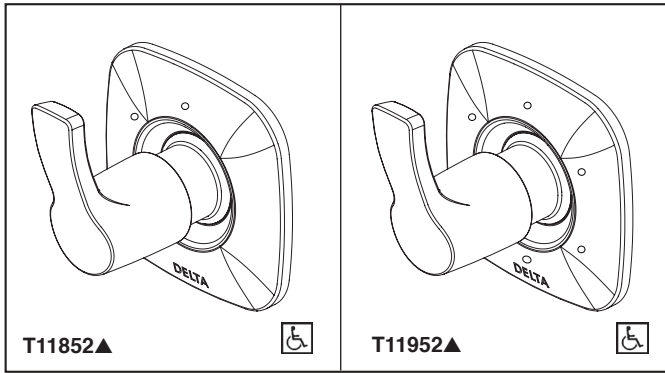

see what Delta can do™

CUSTOM SHOWER DIVERTER TRIM

- Tesla™ Collection
- Three Function Diverter Trim (T11852)
- Six Function Diverter Trim (T11952)
- Coordinates With The Delta Tesla™ Styled Bath Suites

Submitted Model No.: _____

Specific Features: _____

T11852▲

T11952▲

STANDARD SPECIFICATIONS

- Three function diverter: 2 individual positions, 1 shared position.
- Six function diverter: 3 individual positions, 3 shared positions.
- 1/2" rough-in.
- Must also order R11000 rough-in.
- Two individual positions, no shared positions, order cartridge RP71717.
- Three individual positions, no shared positions, order cartridge RP71718.
- Installation extension kit order RP75137, adds 1" to maximum installation thickness.

COMPLIES WITH:

- ASME A112.18.1 / CSA B125.1

Indicates compliance to ICC/ANSI A117.1 - Valve control only

RP75137 Available Extension Kit

▲ Designate proper finish suffix

Delta reserves the right (1) to make changes in specifications and materials, and (2) to change or discontinue models, both without notice or obligation. Dimensions are for reference only. See current full-line price book or www.deltafaucet.com for finish options and product availability.