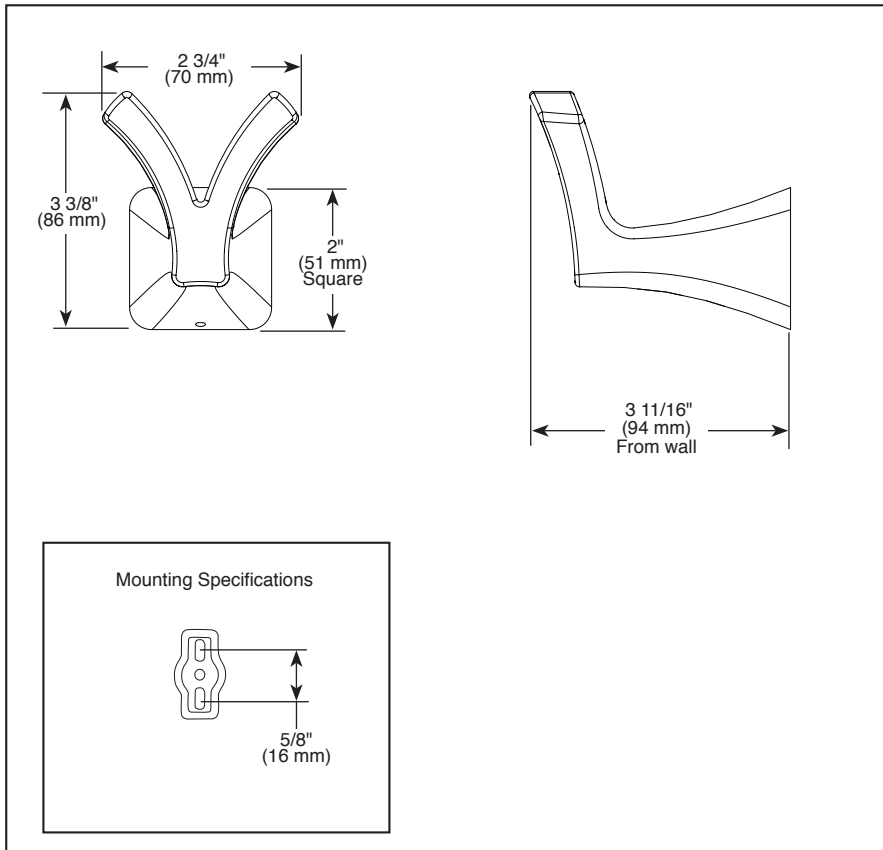

ACCESSORIES

- Tesla™ Bath Collection
- Double Robe Hook

Submitted Model No.: _____

Specific Features: _____

STANDARD SPECIFICATIONS:

- Wood blocking is preferable behind all wall surfaces. If wood blocking is not available, the following fasteners are suggested: Tile/Masonry-Plastic or lead Anchors Plaster/drywall-Toggle bolts.
- Mounting hardware included with product.