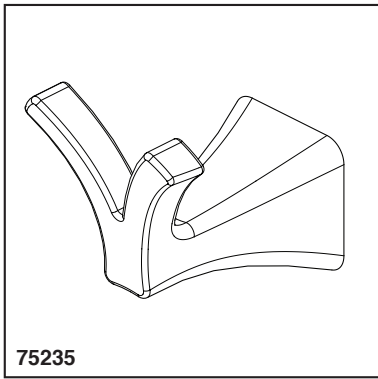

ACCESSORIES

- Tesla™ Bath Collection
- Double Robe Hook

Submitted Model No.: _____

Specific Features: _____

STANDARD SPECIFICATIONS:

- Wood blocking is preferable behind all wall surfaces. If wood blocking is not available, the following fasteners are suggested: Tile/Masonry-Plastic or lead Anchors Plaster/drywall-Toggle bolts.
- Mounting hardware included with product.