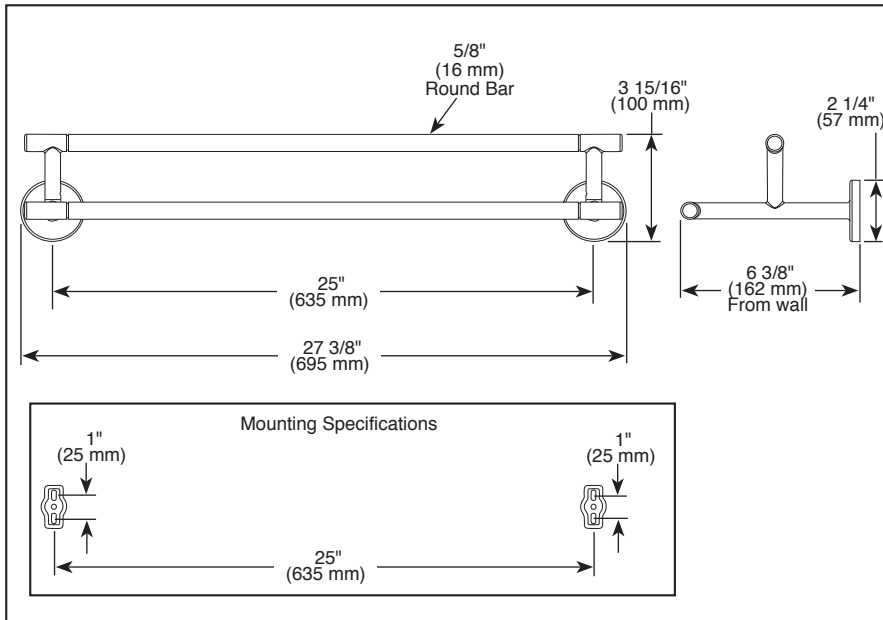

Submitted Model No.: _____

Specific Features: _____

▲ Designate Proper Finish Suffix

ACCESSORIES

- Trinsic® Bath Collection
- Double Towel Bar

STANDARD SPECIFICATIONS:

- Wood blocking is preferable behind all wall surfaces. If wood blocking is not available, the following fasteners are suggested: Tile/Masonry-Plastic or lead Anchors Plaster/drywall-Toggle bolts.
- Mounting hardware and mounting template included with product.