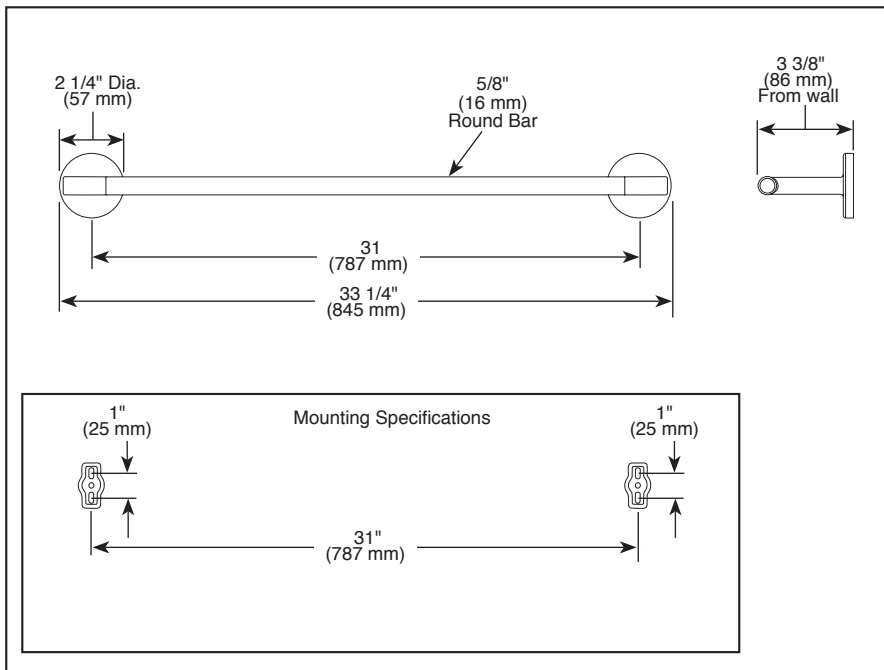

# ACCESSORIES

- Trinsic® Bath Collection
- Towel Bar

Submitted Model No.: \_\_\_\_\_  
 Specific Features: \_\_\_\_\_

▲ Designate Proper Finish Suffix

### STANDARD SPECIFICATIONS:

- Wood blocking is preferable behind all wall surfaces. If wood blocking is not available, the following fasteners are suggested: Tile/Masonry-Plastic or lead Anchors Plaster/drywall-Toggle bolts.
- Mounting hardware and mounting template included with product.