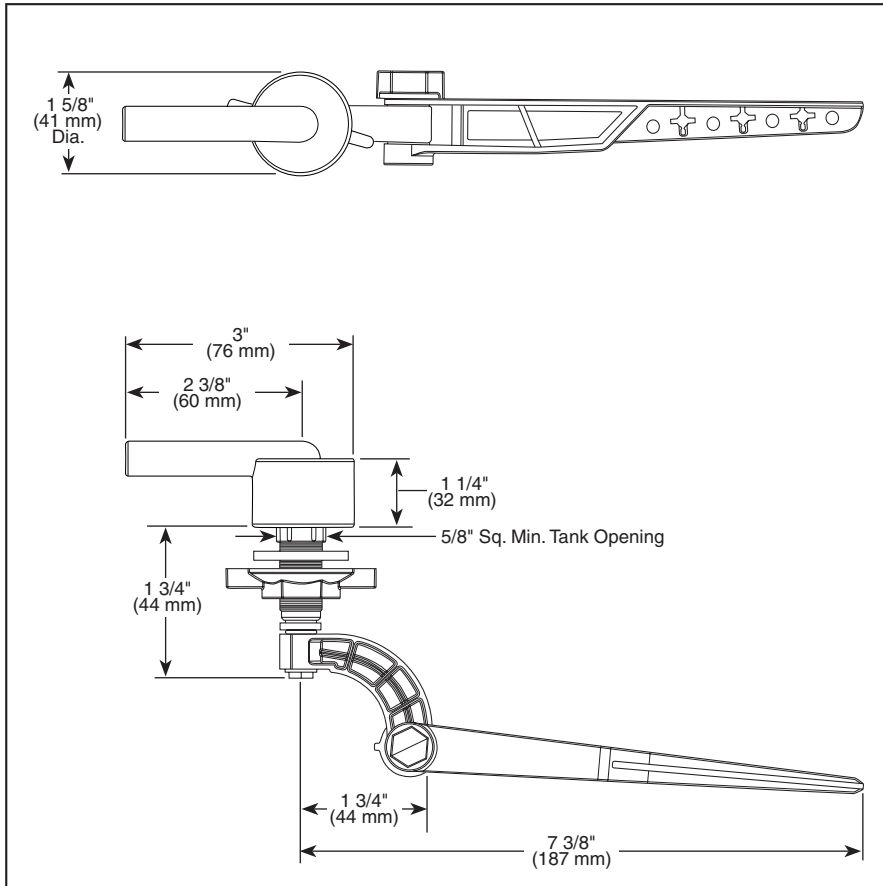

75960▲

Submitted Model No.: _____

Specific Features: _____

▲ Designate proper finish suffix

ACCESSORIES

- Trinsic® Bath Collection
- Universal Tank Lever

STANDARD SPECIFICATIONS:

- Installation instructions included with product.
- Universal left front or left side mount tank lever.
- Can work in right side mount toilets.

Liberty Hardware Manufacturing Corporation
 140 Business Park Drive
 Winston-Salem, NC 27107
 800.542.3789
 www.libertyhardware.com
 © 2013 LHMC, A Masco Company

Delta reserves the right (1) to make changes in specifications and materials, and (2) to change or discontinue models, both without notice or obligation. Dimensions are for reference only. See current full-line price book or www.deltafaucet.com for finish options and product availability.