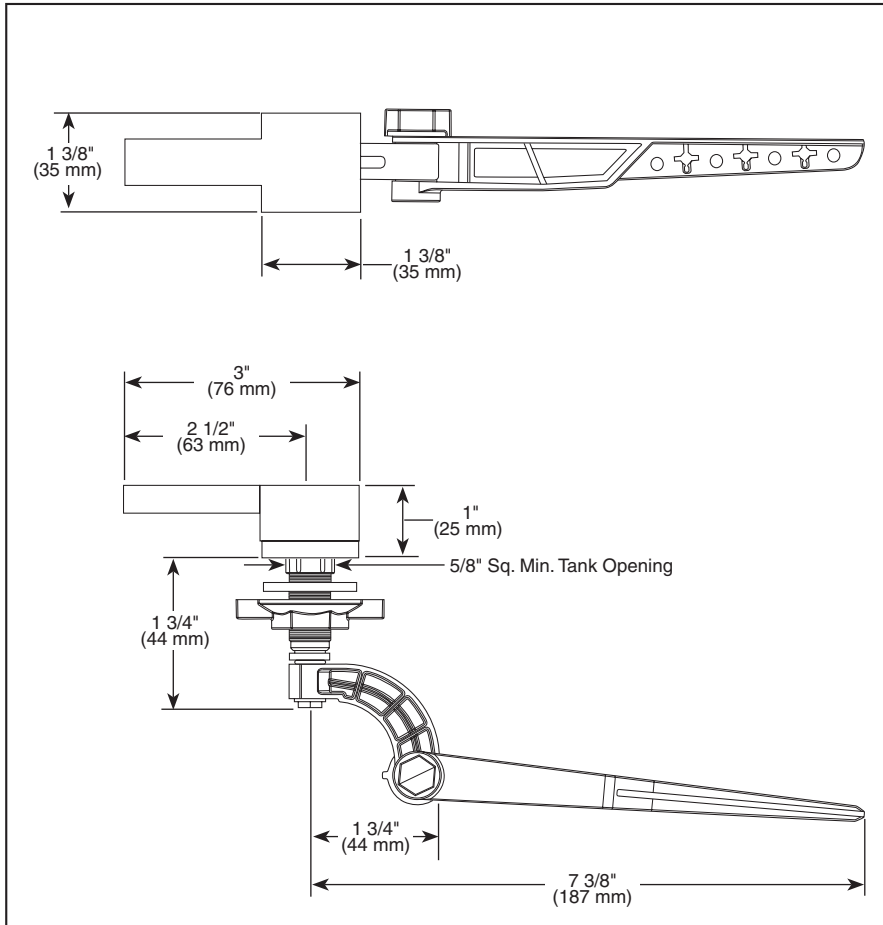

## ACCESSORIES

- Vero™ Bath Collection
- Universal Tank Lever

Submitted Model No.: \_\_\_\_\_

Specific Features: \_\_\_\_\_

▲ Designate proper finish suffix

### STANDARD SPECIFICATIONS:

- Installation instructions included with product.
- Universal left front or left side mount tank lever.
- Can work in right side mount toilets.