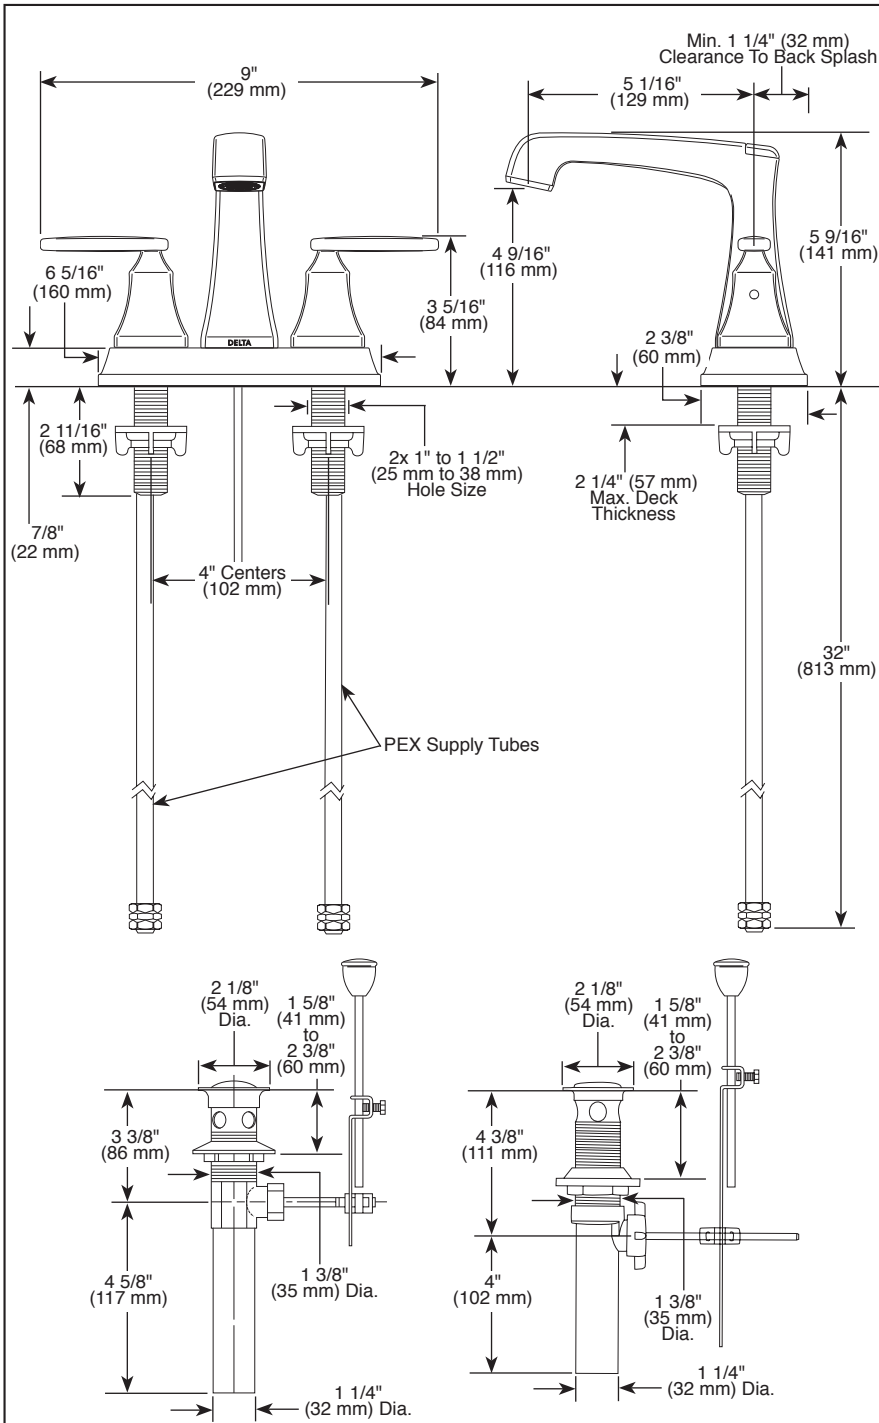

Submitted Model No.: _____
 Specific Features: _____

▲ Designate Proper Finish Suffix

Delta reserves the right (1) to make changes in specifications and materials, and (2) to change or discontinue models, both without notice or obligation. Dimensions are for reference only. See current full-line price book or www.deltafaucet.com for finish options and product availability.

DSP-L-2564-MPU-DST Rev. D

see what Delta can do™

BATHROOM FAUCET

- Ashlyn® Bath Collection
- Two Handle Deck Mount

FEATURES:

- DIAMOND Seal® Technology

STANDARD SPECIFICATIONS:

- Max. flow rate 1.2 gpm @ 60 psi, 4.5 L/min @ 414 kPa
- Three hole mount
- Diamond coated ceramic cartridge
- 3/8" O.D. straight PEX supply lines
- Models without "TP" suffix have metal drain with pop-up type fitting with plated flange and stopper.
- Models with "TP" suffix have polypropylene pop-up type drain fitting with plated metal flange and stopper cap.
- Optional thick deck kit (RP76691) adds 1 1/4" max. deck thickness