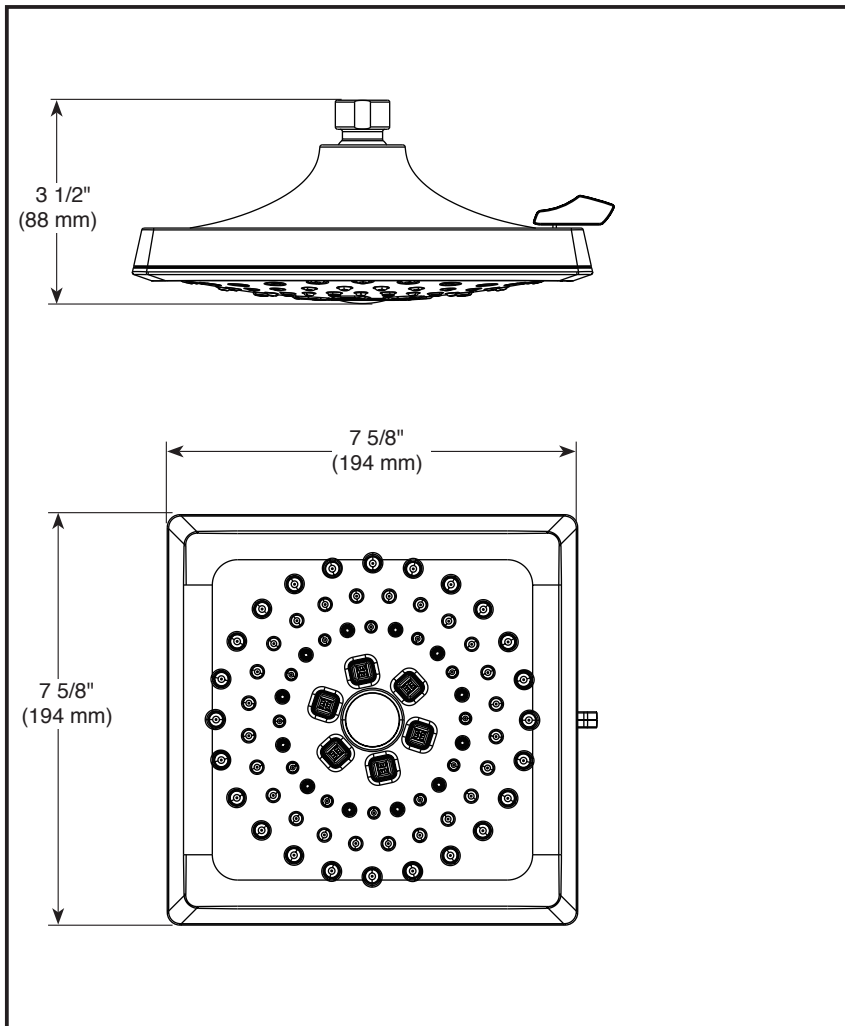

Submitted Model No.: _____

Specific Features: _____

▲ Designate proper finish suffix

see what Delta can do™

H₂OKINETIC SHOWER HEAD

■ 3-Spray Setting Shower Head

FEATURES:

- Touch-Clean® Nozzles
- H₂Okinetic® PowerDrench Spray
- Lumicoat™ Finish (-PR models only)
- Lumicoat™ Finishes easily wipe clean without cleaners and chemicals on the products most commonly touched areas

STANDARD SPECIFICATIONS

- Max flow rate 1.75 gpm @ 80 psi, 6.6 L/min @ 550 kPa
- Shower head with three settings – pause is a non-positive shut-off
- Standard 1/2" pipe fitting
- Easy-turn spray dial
- Metal ball connector