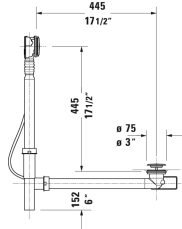

Accessories Cable-driven waste and overflow # 790219

Cable-driven waste and overflow	Dimension	Weight	Order number
Colors			
Variant			

All drawings contain the necessary measurements which are subject to standard tolerances. They are stated in inch & mm and are non-binding. Exact measurements, in particular for customized installation scenarios, can only be taken from the finished ceramic piece.