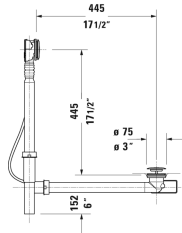

## Accessories Cable-driven waste and overflow # 790252

Cable-driven waste and overflow	Dimension	Weight	Order number
for central outlet			
Colors			
Variant			

*All drawings contain the necessary measurements which are subject to standard tolerances. They are stated in inch & mm and are non-binding. Exact measurements, in particular for customized installation scenarios, can only be taken from the finished ceramic piece.*