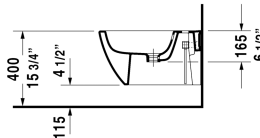

Happy D.2 Bidet wall-mounted # 2258150000

| < 14" Inch > |

Bidet wall-mounted	Dimension	Weight	Order number
with overflow, with tap platform, overflow clip Chrome included, Durafix included			
Colors			
00 White			
Variant			
	14" x 21 1/4" Inch	41 lb	2258150000
Infobox			
Durafix for concealed fixation is included, In-wall carrier required for installation			
Sanitary ceramics with the special WonderGliss surface finish will remain clean and attractive-looking for a long time to come. When ordering WonderGliss please add a "1" as eleventh digit to the model number.			
Hardware for wall-mounted bidet and wall-mounted toilet	Ø 1/2" x 7 1/8" Inch	0.4 lb	006500
Carrier for bidet		30 lb	111520
Siphon for bidet with extended outlet pipe	1 1/4" x 19 3/4" Inch	1.3 lb	005027

All drawings contain the necessary measurements which are subject to standard tolerances. They are stated in inch & mm and are non-binding. Exact measurements, in particular for customized installation scenarios, can only be taken from the finished ceramic piece.