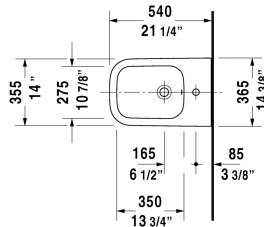

Happy D.2 Bidet wall-mounted # 2258150000

| < 14" Inch > |

Bidet wall-mounted	Dimension	Weight	Order number
with overflow, with tap platform, overflow clip Chrome included, Durafix included			
Colors			
00 White			
Variant			
	14" x 21 1/4" Inch	41 lb	2258150000
Infobox			
Durafix for concealed fixation is included, In-wall carrier required for installation			
Sanitary ceramics with the special WonderGliss surface finish will remain clean and attractive-looking for a long time to come. When ordering WonderGliss please add a "1" as eleventh digit to the model number.			
Hardware for wall-mounted bidet and wall-mounted toilet	Ø 1/2" x 7 1/8" Inch	0.4 lb	006500
Carrier for bidet		30 lb	111520
Siphon for bidet with extended outlet pipe	1 1/4" x 19 3/4" Inch	1.3 lb	005027

All drawings contain the necessary measurements which are subject to standard tolerances. They are stated in inch & mm and are non-binding. Exact measurements, in particular for customized installation scenarios, can only be taken from the finished ceramic piece.