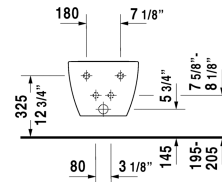

Happy D.2 Bidet wall-mounted # 2258150000

| < 14" Inch > |

Bidet wall-mounted	Dimension	Weight	Order number
with overflow, with tap platform, overflow clip Chrome included, Durafix included			
Colors			
00 White			
Variant			
	14" x 21 1/4" Inch	41 lb	2258150000
Infobox			
Durafix for concealed fixation is included, In-wall carrier required for installation			
Sanitary ceramics with the special WonderGliss surface finish will remain clean and attractive-looking for a long time to come. When ordering WonderGliss please add a "1" as eleventh digit to the model number.			
Hardware for wall-mounted bidet and wall-mounted toilet	Ø 1/2" x 7 1/8" Inch	0.4 lb	006500
Carrier for bidet		30 lb	111520
Siphon for bidet with extended outlet pipe	1 1/4" x 19 3/4" Inch	1.3 lb	005027

All drawings contain the necessary measurements which are subject to standard tolerances. They are stated in inch & mm and are non-binding. Exact measurements, in particular for customized installation scenarios, can only be taken from the finished ceramic piece.