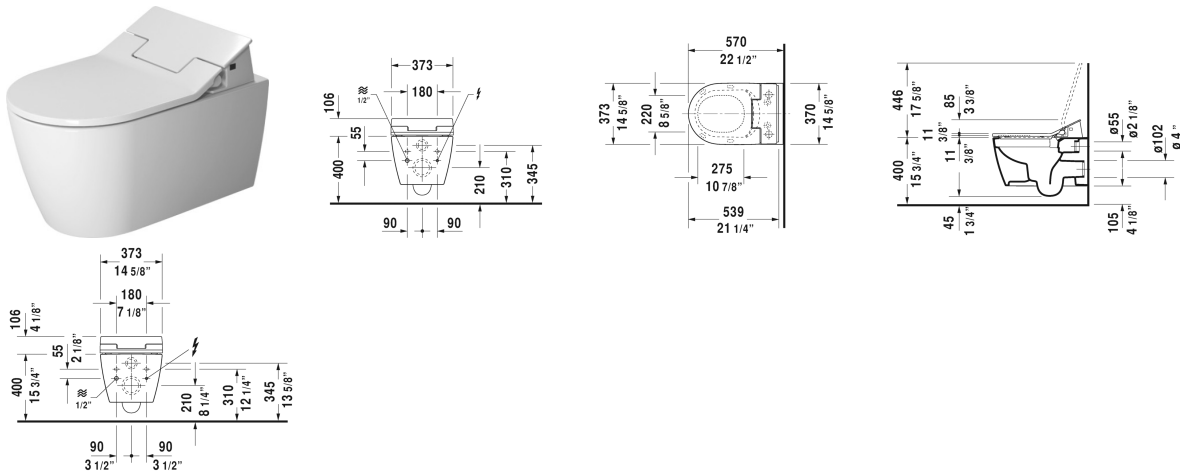

**ME by Starck Toilet wall-mounted Duravit Rimless® #**  
 252959..92 / 252959..921

< 14 3/8" Inch >

Toilet wall-mounted Duravit Rimless®	Dimension	Weight	Order number
rimless, washdown model, Durafix included, only in combination with SensoWash, connecting elements for SensoWash with concealed connections included, cUPC listed			
<b>Colors</b>			
00 White 20 HygieneGlaze (an antibacterial ceramic glaze that provides almost indefinite effectiveness)			
<b>Variant</b>			
◆ 1.6/0.8 gpf	14 3/8" x 22 1/2" Inch	57.3 lb	252959..92
◆ 1.6/0.8 gpf	14 3/8" x 22 1/2" Inch	57.3 lb	252959..921
<b>Infobox</b>			
Durafix for concealed fixation is included			
Hardware for wall-mounted bidet and wall-mounted toilet	Ø 1/2" x 7 1/8" Inch	0.4 lb	006500
Noise reduction gasket for wall-mounted toilet		0.7 lb	005064
Pre-installation set in combination with SensoWash, for in-wall carrier with horizontal support without shower toilet pre-installation/conduit pipe			005072
Connecting set in combination with SensoWash			100691
Connecting set in combination with SensoWash, for Geberit Monolith sanitary modules for WCs			100692
<b>Suitable products</b>			

**ME by Starck Toilet wall-mounted Duravit Rimless® #**  
252959..92 / 252959..921

|< 14 3/8" Inch >|

SensoWash Slim shower-toilet seat with concealed connections,  
remote control included, Locking function via remote control,  
rear-, front and oscillating wash, self-cleaning wand, with slow  
close, night light, Seat and lid easy removable one-handed,  
Automatic drainage in periods of prolonged disuse, on / off-  
button, clAPM0@ELECTRICAL, 14 3/4" x 21 1/4" Inch

14 3/4" x 21 1/4" Inch

611000

*All drawings contain the necessary measurements which are subject to standard tolerances. They are stated in inch & mm and are non-binding. Exact measurements, in particular for customized installation scenarios, can only be taken from the finished ceramic piece.*