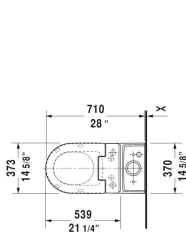

ME by Starck Two-Piece toilet # 217151..00 / 217151..85

< 14 1/8" Inch >

Two-Piece toilet	Dimension	Weight	Order number
(without tank), US-version toilet, syphonic, 12" rough-in, vertical outlet, only in combination with SensoWash, connecting elements for SensoWash with concealed connections included, cUPC listed			
Colors			
00 White 20 HygieneGlaze (an antibacterial ceramic glaze that provides almost indefinite effectiveness)			
Variant			
♣ 1.32/0.92 gpf	14 1/8" x 28" Inch	101.4 lb	217151..00
♣ 1.28 gpf	14 1/8" x 28" Inch	101.4 lb	217151..85
Mounting set for One-piece and Two-piece toilets, 1/2", US-version		1.1 lb	001417
Suitable products			
Tank for bottom left supply, cUPC listed, 15 3/8" x 7 1/8" Inch	15 3/8" x 7 1/8" Inch		093820
SensoWash Slim shower-toilet seat with concealed connections, remote control included, Locking function via remote control, rear-, front and oscillating wash, self-cleaning wand, with slow close, night light, Seat and lid easy removable one-handed, Automatic drainage in periods of prolonged disuse, on / off-button, cIAPMO®ELECTRICAL, 14 3/4" x 21 1/4" Inch	14 3/4" x 21 1/4" Inch		611000

All drawings contain the necessary measurements which are subject to standard tolerances. They are stated in inch & mm and are non-binding. Exact measurements, in particular for customized installation scenarios, can only be taken from the finished ceramic piece.