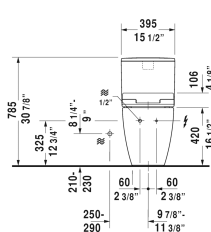

ME by Starck Two-Piece toilet # 217151..00 / 217151..85

< 14 1/8" Inch >

Two-Piece toilet	Dimension	Weight	Order number
(without tank), US-version toilet, syphonic, 12" rough-in, vertical outlet, only in combination with SensoWash, connecting elements for SensoWash with concealed connections included, cUPC listed			
Colors			
00 White 20 HygieneGlaze (an antibacterial ceramic glaze that provides almost indefinite effectiveness)			
Variant			
♣ 1.32/0.92 gpf	14 1/8" x 28" Inch	101.4 lb	217151..00
♣ 1.28 gpf	14 1/8" x 28" Inch	101.4 lb	217151..85
Mounting set for One-piece and Two-piece toilets, 1/2", US-version		1.1 lb	001417
Suitable products			
Tank for bottom left supply, cUPC listed, 15 3/8" x 7 1/8" Inch	15 3/8" x 7 1/8" Inch		093820
SensoWash Slim shower-toilet seat with concealed connections, remote control included, Locking function via remote control, rear-, front and oscillating wash, self-cleaning wand, with slow close, night light, Seat and lid easy removable one-handed, Automatic drainage in periods of prolonged disuse, on / off-button, cIAPMO®ELECTRICAL, 14 3/4" x 21 1/4" Inch	14 3/4" x 21 1/4" Inch		611000

All drawings contain the necessary measurements which are subject to standard tolerances. They are stated in inch & mm and are non-binding. Exact measurements, in particular for customized installation scenarios, can only be taken from the finished ceramic piece.