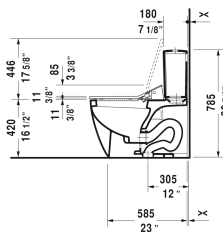

ME by Starck Two-Piece toilet # 217151..00 / 217151..85

< 14 1/8" Inch >

Two-Piece toilet	Dimension	Weight	Order number
(without tank), US-version toilet, syphonic, 12" rough-in, vertical outlet, only in combination with SensoWash, connecting elements for SensoWash with concealed connections included, cUPC listed			
Colors			
00 White 20 HygieneGlaze (an antibacterial ceramic glaze that provides almost indefinite effectiveness)			
Variant			
♣ 1.32/0.92 gpf	14 1/8" x 28" Inch	101.4 lb	217151..00
♣ 1.28 gpf	14 1/8" x 28" Inch	101.4 lb	217151..85
Mounting set for One-piece and Two-piece toilets, 1/2", US-version		1.1 lb	001417
Suitable products			
Tank for bottom left supply, cUPC listed, 15 3/8" x 7 1/8" Inch	15 3/8" x 7 1/8" Inch		093820
SensoWash Slim shower-toilet seat with concealed connections, remote control included, Locking function via remote control, rear-, front and oscillating wash, self-cleaning wand, with slow close, night light, Seat and lid easy removable one-handed, Automatic drainage in periods of prolonged disuse, on / off-button, cIAPMO®ELECTRICAL, 14 3/4" x 21 1/4" Inch	14 3/4" x 21 1/4" Inch		611000

All drawings contain the necessary measurements which are subject to standard tolerances. They are stated in inch & mm and are non-binding. Exact measurements, in particular for customized installation scenarios, can only be taken from the finished ceramic piece.