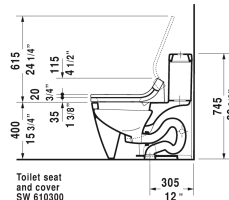

Happy D.2 One-Piece toilet # 212151..01 / 212151..011

< 15 3/8" Inch >

One-Piece toilet	Dimension	Weight	Order number
US-version toilet, only in combination with SensoWash, syphonic, 12" rough-in, with dual flush piston valve, top flush, connecting elements for SensoWash with concealed connections included, vertical outlet, cUPC listed, 1.32/0.92 gpf			
Colors			
00 White 20 HygieneGlaze (an antibacterial ceramic glaze that provides almost indefinite effectiveness)			
Variant			
•	15 3/8" x 28" Inch	126 lb	212151..01
•	15 3/8" x 28" Inch	126 lb	212151..011
Mounting set for One-piece and Two-piece toilets, 1/2", US-version		1.1 lb	001431
Suitable products			
SensoWash Happy D.2 C by Starck shower-toilet seat with concealed connections, remote control included, power actuated lid and seat, rear-, front and oscillating wash, individual adjustment of water-, air- and seat surface temperature as well as nozzle position and jet strength, self-cleaning wand, 2 individually programmable user profiles, night light, Quick release: easy seat unit removal and attachment, on / off-button, cIAPMO@ELECTRICAL, 14 5/8" x 20 1/4" Inch	14 5/8" x 20 1/4" Inch		610300

All drawings contain the necessary measurements which are subject to standard tolerances. They are stated in inch & mm and are non-binding. Exact measurements, in particular for customized installation scenarios, can only be taken from the finished ceramic piece.