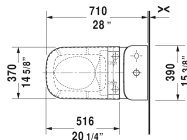

Happy D.2 One-Piece toilet # 212151..01 / 212151..011

< 15 3/8" Inch >

One-Piece toilet	Dimension	Weight	Order number
US-version toilet, only in combination with SensoWash, syphonic, 12" rough-in, with dual flush piston valve, top flush, connecting elements for SensoWash with concealed connections included, vertical outlet, cUPC listed, 1.32/0.92 gpf			
Colors			
00 White 20 HygieneGlaze (an antibacterial ceramic glaze that provides almost indefinite effectiveness)			
Variant			
•	15 3/8" x 28" Inch	126 lb	212151..01
•	15 3/8" x 28" Inch	126 lb	212151..011
Mounting set for One-piece and Two-piece toilets, 1/2", US-version		1.1 lb	001431
Suitable products			
SensoWash Happy D.2 C by Starck shower-toilet seat with concealed connections, remote control included, power actuated lid and seat, rear-, front and oscillating wash, individual adjustment of water-, air- and seat surface temperature as well as nozzle position and jet strength, self-cleaning wand, 2 individually programmable user profiles, night light, Quick release: easy seat unit removal and attachment, on / off-button, cIAPMO@ELECTRICAL, 14 5/8" x 20 1/4" Inch	14 5/8" x 20 1/4" Inch		610300

All drawings contain the necessary measurements which are subject to standard tolerances. They are stated in inch & mm and are non-binding. Exact measurements, in particular for customized installation scenarios, can only be taken from the finished ceramic piece.