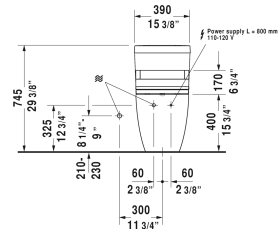

Happy D.2 One-Piece toilet # 212151..01 / 212151..011

< 15 3/8" Inch >

One-Piece toilet	Dimension	Weight	Order number
US-version toilet, only in combination with SensoWash, syphonic, 12" rough-in, with dual flush piston valve, top flush, connecting elements for SensoWash with concealed connections included, vertical outlet, cUPC listed, 1.32/0.92 gpf			
Colors			
00 White 20 HygieneGlaze (an antibacterial ceramic glaze that provides almost indefinite effectiveness)			
Variant			
•	15 3/8" x 28" Inch	126 lb	212151..01
•	15 3/8" x 28" Inch	126 lb	212151..011
Mounting set for One-piece and Two-piece toilets, 1/2", US-version		1.1 lb	001431
Suitable products			
SensoWash Happy D.2 C by Starck shower-toilet seat with concealed connections, remote control included, power actuated lid and seat, rear-, front and oscillating wash, individual adjustment of water-, air- and seat surface temperature as well as nozzle position and jet strength, self-cleaning wand, 2 individually programmable user profiles, night light, Quick release: easy seat unit removal and attachment, on / off-button, cIAPMO@ELECTRICAL, 14 5/8" x 20 1/4" Inch	14 5/8" x 20 1/4" Inch		610300

All drawings contain the necessary measurements which are subject to standard tolerances. They are stated in inch & mm and are non-binding. Exact measurements, in particular for customized installation scenarios, can only be taken from the finished ceramic piece.