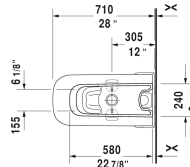

Happy D.2 One-Piece toilet # 212151..01 / 212151..011

< 15 3/8" Inch >

One-Piece toilet	Dimension	Weight	Order number
US-version toilet, only in combination with SensoWash, syphonic, 12" rough-in, with dual flush piston valve, top flush, connecting elements for SensoWash with concealed connections included, vertical outlet, cUPC listed, 1.32/0.92 gpf			
Colors			
00 White 20 HygieneGlaze (an antibacterial ceramic glaze that provides almost indefinite effectiveness)			
Variant			
•	15 3/8" x 28" Inch	126 lb	212151..01
•	15 3/8" x 28" Inch	126 lb	212151..011
Mounting set for One-piece and Two-piece toilets, 1/2", US-version		1.1 lb	001431
Suitable products			
SensoWash Happy D.2 C by Starck shower-toilet seat with concealed connections, remote control included, power actuated lid and seat, rear-, front and oscillating wash, individual adjustment of water-, air- and seat surface temperature as well as nozzle position and jet strength, self-cleaning wand, 2 individually programmable user profiles, night light, Quick release: easy seat unit removal and attachment, on / off-button, cIAPMO@ELECTRICAL, 14 5/8" x 20 1/4" Inch	14 5/8" x 20 1/4" Inch		610300

All drawings contain the necessary measurements which are subject to standard tolerances. They are stated in inch & mm and are non-binding. Exact measurements, in particular for customized installation scenarios, can only be taken from the finished ceramic piece.