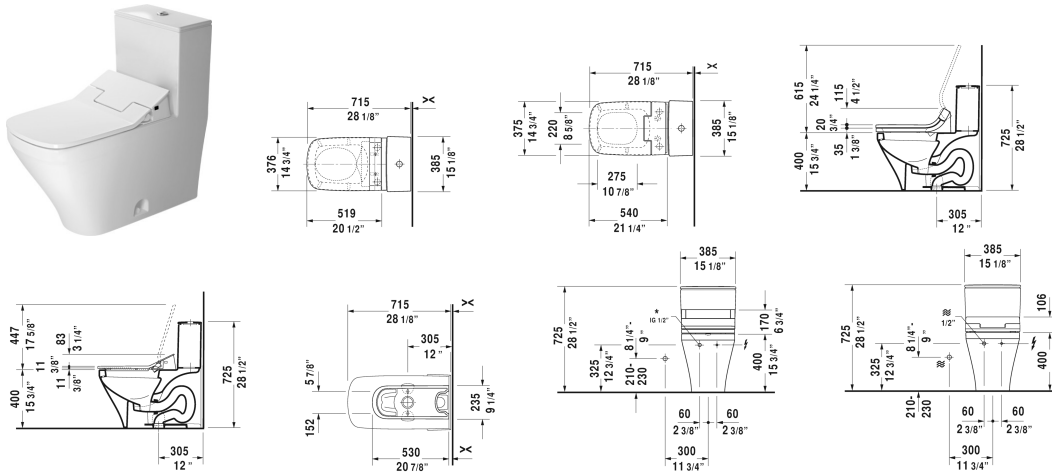

DuraStyle One-Piece toilet # 215751..05 / 215751..051 / 215751..85 / 215751..851

< 14 5/8" Inch >

| One-Piece toilet | Dimension | Weight | Order number |
|---|------------------------|----------|--------------|
| US-version toilet, only in combination with SensoWash, syphonic, 12" rough-in, connecting elements for SensoWash with concealed connections included, vertical outlet, cUPC listed | | | |
| Colors | | | |
| 00 White 20 HygieneGlaze (an antibacterial ceramic glaze that provides almost indefinite effectiveness) | | | |
| Variant | | | |
| ◆ 1.32/0.92 gpf, with dual flush piston valve, top flush | 14 5/8" x 28 3/8" Inch | 121.3 lb | 215751..05 |
| ◆ 1.32/0.92 gpf, with dual flush piston valve, top flush | 14 5/8" x 28 3/8" Inch | 121.3 lb | 215751..051 |
| ◆ 1.28 gpf, with Single Flush piston valve, top flush | 14 5/8" x 28 3/8" Inch | 121.3 lb | 215751..85 |
| ◆ 1.28 gpf, with Single Flush piston valve, top flush | 14 5/8" x 28 3/8" Inch | 121.3 lb | 215751..851 |
| Mounting set for One-piece and Two-piece toilets, 1/2", US-version | | 1.1 lb | 001417 |
| Suitable products | | | |
| SensoWash DuraStyle C by Starck shower-toilet with concealed connections, remote control included, power actuated lid and seat, rear-, front and oscillating wash, individual adjustment of water-, air- and seat surface temperature as well as nozzle position and jet strength, self-cleaning wand, 2 individually programmable user profiles, night light, Quick release: easy seat unit removal and attachment, on / off-button, cIAPMO®ELECTRICAL, 14 3/4" x 20 1/2" Inch | 14 3/4" x 20 1/2" Inch | | 610200 |

14 3/4" x 21 1/4" Inch

611200

All drawings contain the necessary measurements which are subject to standard tolerances. They are stated in inch & mm and are non-binding. Exact measurements, in particular for customized installation scenarios, can only be taken from the finished ceramic piece.