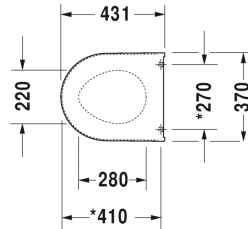

## Starck 2 Toilet seat and cover # 0069890000

Toilet seat and cover	Dimension	Weight	Order number
hinges stainless steel, removable, with soft closure			
<b>Colors</b>			
00 White Alpin			
<b>Variant</b>			
		2.100 kilogram	0069890000
<b>Suitable products</b>			
Toilet floor standing back to wall, washdown model, fixings included, horizontal outlet, UWL class 1, 370 x 570 mm	370 x 570 mm		212809
Toilet wall mounted washdown model, Durafix included, UWL class 1, 370 x 540 mm	370 x 540 mm		253409
Toilet close-coupled (without cistern), washdown model, fixings included, UWL class 1, 370 x 630 mm	370 x 630 mm		214509

All drawings contain the necessary measurements which are subject to standard tolerances. They are stated in mm and are non-binding. Exact measurements, in particular for customised installation scenarios, can only be taken from the finished piece.