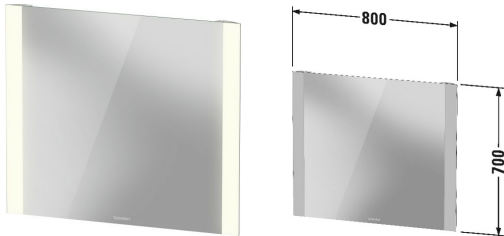

**Universal Light and mirror Mirror with lighting # LM7866 / LM7866 / LM7866**

|< 800 mm >|

Mirror with lighting	Dimension	Weight	Order number
"good" - version, IP 44, LED dual light fields, external switch, LED (lifespan > 30.000 hours), LED module fixed install, Energy class: D, LED module 4000 Kelvin light colour, 22 W			
<b>Colors</b>			
<b>Variant</b>			
	800 x 34 mm		LM7866
	800 x 34 mm		LM7866
	800 x 34 mm		LM7866
<b>Infobox</b>			
on/off function only with external wall switch possible, only mains voltage 220V -240V possible			