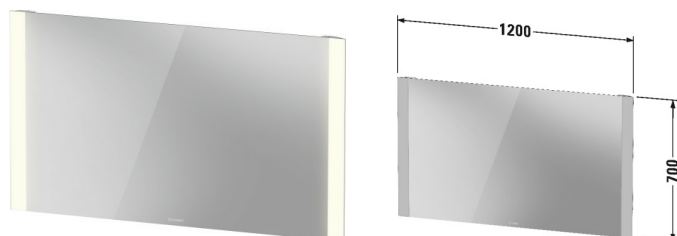

Universal Light and mirror Mirror with lighting # LM7868 / LM7868 / LM7868

|< 1200 mm >|

Mirror with lighting	Dimension	Weight	Order number
"good" - version, IP 44, LED dual light fields, external switch, LED (lifespan > 30.000 hours), LED module fixed install, Energy class: D, LED module 4000 Kelvin light colour, 22 W			
Colors			
Variant			
	1200 x 34 mm		LM7868
	1200 x 34 mm		LM7868
	1200 x 34 mm		LM7868
Infobox			
on/off function only with external wall switch possible, only mains voltage 220V -240V possible			