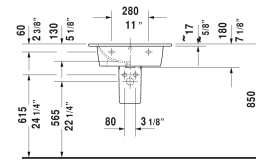

ME by Starck Furniture washbasin & # 2336630000 /  
2336630030 / 2336630060

< 24 3/4" Inch >

ADA Installation

ADA Installation

ADA Installation

Furniture washbasin	Dimension	Weight	Order number
with overflow, with faucet deck, hardware included, wall-mounted, cUPC® listed*, 24 3/4" Inch			
<b>Colors</b>			
00 White			
<b>Variant</b>			
●	24 3/4" x 19 1/4" Inch	38.8 lb	2336630000
●●●	24 3/4" x 19 1/4" Inch	38.8 lb	2336630030
⊗	24 3/4" x 19 1/4" Inch	38.8 lb	2336630060
<b>Infobox</b>			
* Complies with following standards: ASME A112.19.2/CSA B45.1, Washbasin is not ADA compliant in combination with pedestal, siphon cover or metal console			
Sanitary ceramics with the special WonderGliss surface finish will remain clean and attractive-looking for a long time to come. When ordering WonderGliss please add a "1" as eleventh digit to the model number.			
Space-saving siphon	1 1/4" Inch	0.9 lb	005076

*All drawings contain the necessary measurements which are subject to standard tolerances. They are stated in inch & mm and are non-binding. Exact measurements, in particular for customized installation scenarios, can only be taken from the finished ceramic piece.*