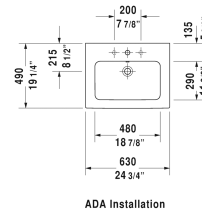

ME by Starck Furniture washbasin & # 2336630000 /  
2336630030 / 2336630060

< 24 3/4" Inch >

ADA Installation

ADA Installation

ADA Installation

Furniture washbasin	Dimension	Weight	Order number
with overflow, with faucet deck, hardware included, wall-mounted, cUPC® listed*, 24 3/4" Inch			
<b>Colors</b>			
00 White			
<b>Variant</b>			
●	24 3/4" x 19 1/4" Inch	38.8 lb	2336630000
●●●	24 3/4" x 19 1/4" Inch	38.8 lb	2336630030
⊗	24 3/4" x 19 1/4" Inch	38.8 lb	2336630060
<b>Infobox</b>			
* Complies with following standards: ASME A112.19.2/CSA B45.1, Washbasin is not ADA compliant in combination with pedestal, siphon cover or metal console			
Sanitary ceramics with the special WonderGliss surface finish will remain clean and attractive-looking for a long time to come. When ordering WonderGliss please add a "1" as eleventh digit to the model number.			
Space-saving siphon	1 1/4" Inch	0.9 lb	005076