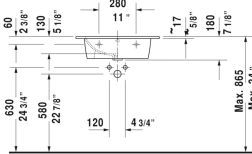

ME by Starck Furniture washbasin & # 2336630000 /  
2336630030 / 2336630060

< 24 3/4" Inch >

ADA Installation

ADA Installation

ADA Installation

Furniture washbasin	Dimension	Weight	Order number
with overflow, with faucet deck, hardware included, wall-mounted, cUPC® listed*, 24 3/4" Inch			
<b>Colors</b>			
00 White			
<b>Variant</b>			
●	24 3/4" x 19 1/4" Inch	38.8 lb	2336630000
●●●	24 3/4" x 19 1/4" Inch	38.8 lb	2336630030
⊗	24 3/4" x 19 1/4" Inch	38.8 lb	2336630060
<b>Infobox</b>			
* Complies with following standards: ASME A112.19.2/CSA B45.1, Washbasin is not ADA compliant in combination with pedestal, siphon cover or metal console			
Sanitary ceramics with the special WonderGliss surface finish will remain clean and attractive-looking for a long time to come. When ordering WonderGliss please add a "1" as eleventh digit to the model number.			
Space-saving siphon	1 1/4" Inch	0.9 lb	005076

*All drawings contain the necessary measurements which are subject to standard tolerances. They are stated in inch & mm and are non-binding. Exact measurements, in particular for customized installation scenarios, can only be taken from the finished ceramic piece.*