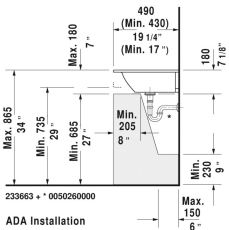

ME by Starck Furniture washbasin & # 2336630000 /  
2336630030 / 2336630060

< 24 3/4" Inch >

ADA Installation

ADA Installation

ADA Installation

Furniture washbasin	Dimension	Weight	Order number
with overflow, with faucet deck, hardware included, wall-mounted, cUPC® listed*, 24 3/4" Inch			
<b>Colors</b>			
00 White			
<b>Variant</b>			
●	24 3/4" x 19 1/4" Inch	38.8 lb	2336630000
●●●	24 3/4" x 19 1/4" Inch	38.8 lb	2336630030
⊗	24 3/4" x 19 1/4" Inch	38.8 lb	2336630060
<b>Infobox</b>			
* Complies with following standards: ASME A112.19.2/CSA B45.1, Washbasin is not ADA compliant in combination with pedestal, siphon cover or metal console			
Sanitary ceramics with the special WonderGliss surface finish will remain clean and attractive-looking for a long time to come. When ordering WonderGliss please add a "1" as eleventh digit to the model number.			
Space-saving siphon	1 1/4" Inch	0.9 lb	005076

*All drawings contain the necessary measurements which are subject to standard tolerances. They are stated in inch & mm and are non-binding. Exact measurements, in particular for customized installation scenarios, can only be taken from the finished ceramic piece.*