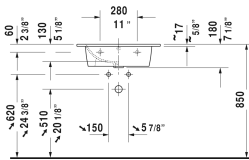

ME by Starck Furniture washbasin & # 2336630000 /  
2336630030 / 2336630060

< 24 3/4" Inch >

ADA Installation

ADA Installation

ADA Installation

Furniture washbasin	Dimension	Weight	Order number
with overflow, with faucet deck, hardware included, wall-mounted, cUPC® listed*, 24 3/4" Inch			
<b>Colors</b>			
00 White			
<b>Variant</b>			
●	24 3/4" x 19 1/4" Inch	38.8 lb	2336630000
●●●	24 3/4" x 19 1/4" Inch	38.8 lb	2336630030
⊗	24 3/4" x 19 1/4" Inch	38.8 lb	2336630060
<b>Infobox</b>			
* Complies with following standards: ASME A112.19.2/CSA B45.1, Washbasin is not ADA compliant in combination with pedestal, siphon cover or metal console			
Sanitary ceramics with the special WonderGliss surface finish will remain clean and attractive-looking for a long time to come. When ordering WonderGliss please add a "1" as eleventh digit to the model number.			
Space-saving siphon	1 1/4" Inch	0.9 lb	005076

*All drawings contain the necessary measurements which are subject to standard tolerances. They are stated in inch & mm and are non-binding. Exact measurements, in particular for customized installation scenarios, can only be taken from the finished ceramic piece.*