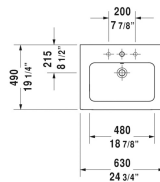

ME by Starck Furniture washbasin & # 2336630000 /  
2336630030 / 2336630060

< 24 3/4" Inch >

ADA Installation

ADA Installation

ADA Installation

Furniture washbasin	Dimension	Weight	Order number
with overflow, with faucet deck, hardware included, wall-mounted, cUPC® listed*, 24 3/4" Inch			
<b>Colors</b>			
00 White			
<b>Variant</b>			
●	24 3/4" x 19 1/4" Inch	38.8 lb	2336630000
●●●	24 3/4" x 19 1/4" Inch	38.8 lb	2336630030
⊗	24 3/4" x 19 1/4" Inch	38.8 lb	2336630060
<b>Infobox</b>			
* Complies with following standards: ASME A112.19.2/CSA B45.1, Washbasin is not ADA compliant in combination with pedestal, siphon cover or metal console			
Sanitary ceramics with the special WonderGliss surface finish will remain clean and attractive-looking for a long time to come. When ordering WonderGliss please add a "1" as eleventh digit to the model number.			
Space-saving siphon	1 1/4" Inch	0.9 lb	005076

*All drawings contain the necessary measurements which are subject to standard tolerances. They are stated in inch & mm and are non-binding. Exact measurements, in particular for customized installation scenarios, can only be taken from the finished ceramic piece.*