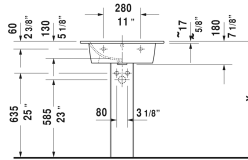

ME by Starck Furniture washbasin & # 2336630000 /  
2336630030 / 2336630060

< 24 3/4" Inch >

ADA Installation

ADA Installation

ADA Installation

Furniture washbasin	Dimension	Weight	Order number
with overflow, with faucet deck, hardware included, wall-mounted, cUPC® listed*, 24 3/4" Inch			
<b>Colors</b>			
00 White			
<b>Variant</b>			
●	24 3/4" x 19 1/4" Inch	38.8 lb	2336630000
●●●	24 3/4" x 19 1/4" Inch	38.8 lb	2336630030
⊗	24 3/4" x 19 1/4" Inch	38.8 lb	2336630060
<b>Infobox</b>			
* Complies with following standards: ASME A112.19.2/CSA B45.1, Washbasin is not ADA compliant in combination with pedestal, siphon cover or metal console			
Sanitary ceramics with the special WonderGliss surface finish will remain clean and attractive-looking for a long time to come. When ordering WonderGliss please add a "1" as eleventh digit to the model number.			
Space-saving siphon	1 1/4" Inch	0.9 lb	005076

*All drawings contain the necessary measurements which are subject to standard tolerances. They are stated in inch & mm and are non-binding. Exact measurements, in particular for customized installation scenarios, can only be taken from the finished ceramic piece.*