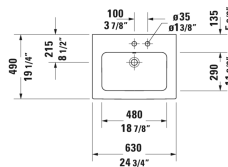

ME by Starck Furniture washbasin & # 2336630000 /  
2336630030 / 2336630060

< 24 3/4" Inch >

ADA Installation

ADA Installation

ADA Installation

Furniture washbasin	Dimension	Weight	Order number
with overflow, with faucet deck, hardware included, wall-mounted, cUPC® listed*, 24 3/4" Inch			
<b>Colors</b>			
00 White			
<b>Variant</b>			
●	24 3/4" x 19 1/4" Inch	38.8 lb	2336630000
●●●	24 3/4" x 19 1/4" Inch	38.8 lb	2336630030
⊗	24 3/4" x 19 1/4" Inch	38.8 lb	2336630060
<b>Infobox</b>			
* Complies with following standards: ASME A112.19.2/CSA B45.1, Washbasin is not ADA compliant in combination with pedestal, siphon cover or metal console			
Sanitary ceramics with the special WonderGliss surface finish will remain clean and attractive-looking for a long time to come. When ordering WonderGliss please add a "1" as eleventh digit to the model number.			
Space-saving siphon	1 1/4" Inch	0.9 lb	005076

*All drawings contain the necessary measurements which are subject to standard tolerances. They are stated in inch & mm and are non-binding. Exact measurements, in particular for customized installation scenarios, can only be taken from the finished ceramic piece.*